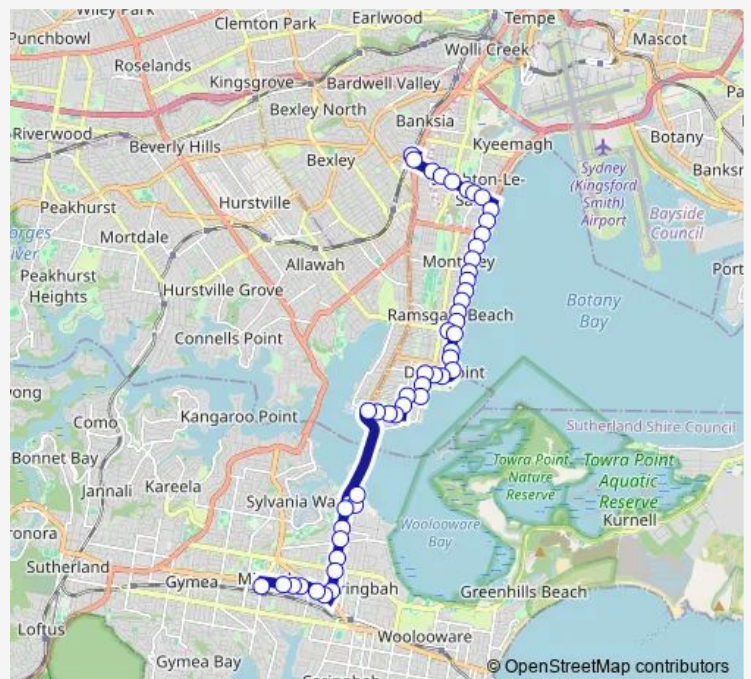

Bus 478 Rockdale to Miranda via Ramsgate

[Go to website](#)

Direction

Rockdale Station, Geeves Av, Stand C — Miranda Interchange, Kiara Rd, Stand 4

50 stops

[Open route schedule](#)

Rockdale Station, Geeves Av, Stand C

Rockdale Station, Princes Hwy, Stand E

Bay St At Cameron St

Bay St At Farr St

Bay St At West Botany St

Bay St After Aero St

Bay St At Francis Av

Bay St Before Moate Av

The Grand Pde Opp Duke St

The Grand Pde Opp Teralba Rd

The Grand Pde Opp President Av

The Grand Pde Opp Solander St

The Grand Pde Opp Bath St

The Grand Pde Opp Barton St

The Grand Pde Opp Scarborough St

The Grand Pde Opp Hollywood St

The Grand Pde Opp Emmaline St

The Grand Pde Opp Florence St

The Grand Pde Opp 263

Ramsgate Beach Shops, Ramsgate Rd, Stand B

The Grand Pde Opp Ramsgate Rd

Route schedule

Rockdale Station, Geeves Av, Stand C — Miranda Interchange, Kiara Rd, Stand 4

Monday	05:34-23:50
Tuesday	05:34-23:50
Wednesday	05:34-23:50
Thursday	05:34-23:50
Friday	05:34-23:50
Saturday	06:27-23:56
Sunday	07:31-23:15

Route info

Direction: Rockdale Station, Geeves Av, Stand C

Stops: 50

Trip Duration: 0 hour 41 min

478 — Rockdale to Miranda via Ramsgate