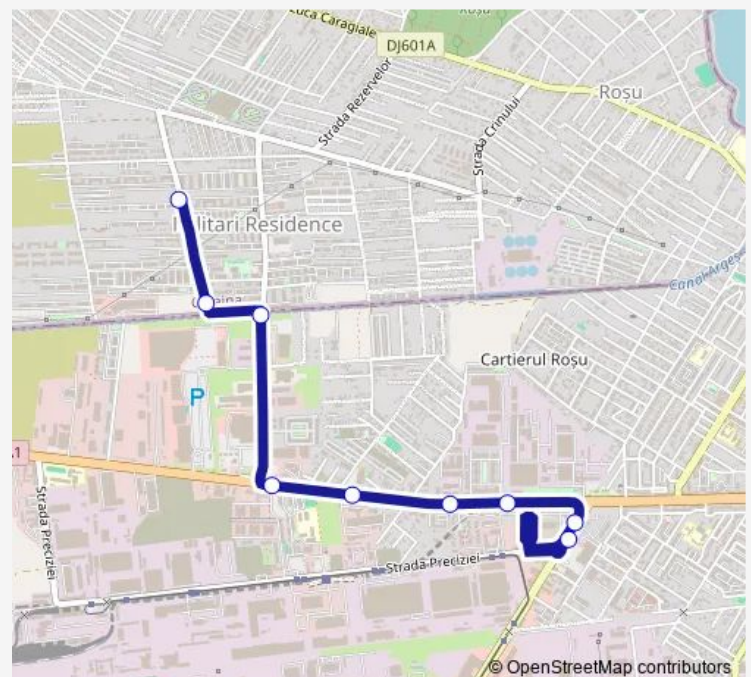

### Direction

Cartier Militari — Bd. Preciziei

9 stops

[Open route schedule](#)

Cartier Militari

Tineretului 13

Gladiolelor

Metro Militari

### Route schedule

Cartier Militari — Bd. Preciziei

Monday 04:59-22:40

Tuesday 04:59-22:40

Wednesday 04:59-22:40

Thursday 04:59-22:40

Friday 04:59-22:40

Saturday 04:59-22:40

### Route info

Direction: Cartier Militari

Stops: 9

Trip Duration: 0 hour 11 min

## Direction

Bd. Preciziei — Cartier Militari

12 stops

[Open route schedule](#)

Bd. Preciziei

Valea Cascadelor

Imprimeria Nationala

Master