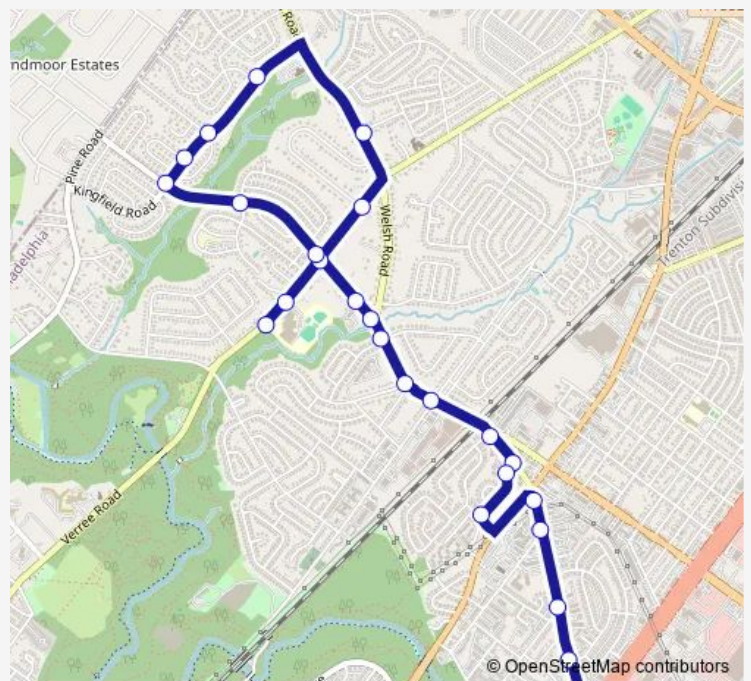

Banes St & Welsh Rd - FS

Banes St & Scotchbrook Dr

Welsh Rd & Bustleton Av - Fs

Route schedule

Verree Rd & Marchman Rd - 2 MBFS — Welsh Rd & Roosevelt Blvd

Monday	15:24-15:25
Tuesday	15:24-15:25
Wednesday	15:24-15:25
Thursday	15:24-15:25
Friday	15:24-15:25
Saturday	—
Sunday	—

Route info

Direction: Verree Rd & Marchman Rd - 2 MBFS

Stops: 25

Trip Duration: 0 hour 14 min

478 — Welsh-Blvd to Verree-Marchmn

Welsh Rd & Old Bustleton Av

Welsh Rd & Old Newtown Rd

Welsh Rd & Nestor St

Welsh Rd & Roosevelt Blvd

Direction

Welsh Rd & Roosevelt Blvd - Mbns — Verree Rd & Dogwood Ln

22 stops

[Open route schedule](#)

Welsh Rd & Roosevelt Blvd - Mbns

Welsh Rd & Roosevelt Blvd - FS

Welsh Rd & Nester St

Thursday 07:44-07:46

Friday 07:44-07:46

Saturday —

Sunday —

Route info

Direction: Welsh Rd & Roosevelt Blvd - Mbns

Stops: 22

Trip Duration: 0 hour 18 min