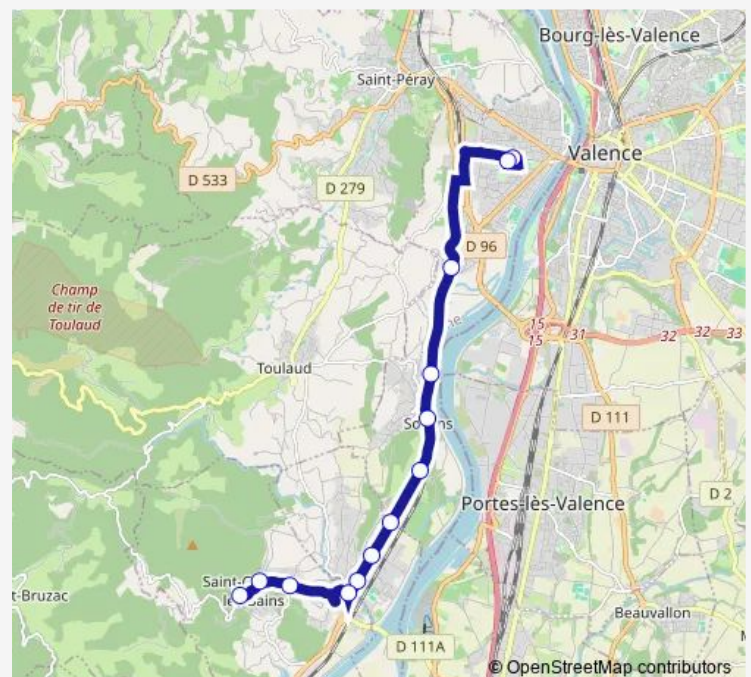

Direction

Guilherand Mairie — ST Georges Village

13 stops

[Open route schedule](#)

Guilherand Mairie

College DE Gaulle

LES Freydieres

Pyrite

ST Georges Village

Route schedule

Guilherand Mairie — ST Georges Village

Monday 16:36

Tuesday 16:36

Wednesday 12:00

Thursday 16:36

Friday 16:36

Saturday —

Sunday —

Route info

Direction: Guilherand Mairie

Stops: 13

Trip Duration: 0 hour 25 min

478 Bus time schedules and route maps are available in an offline PDF at busmaps.com. Use the busmaps.com website to see live bus times, train schedule or subway schedule, and step-by-step directions for all public transit in Valence