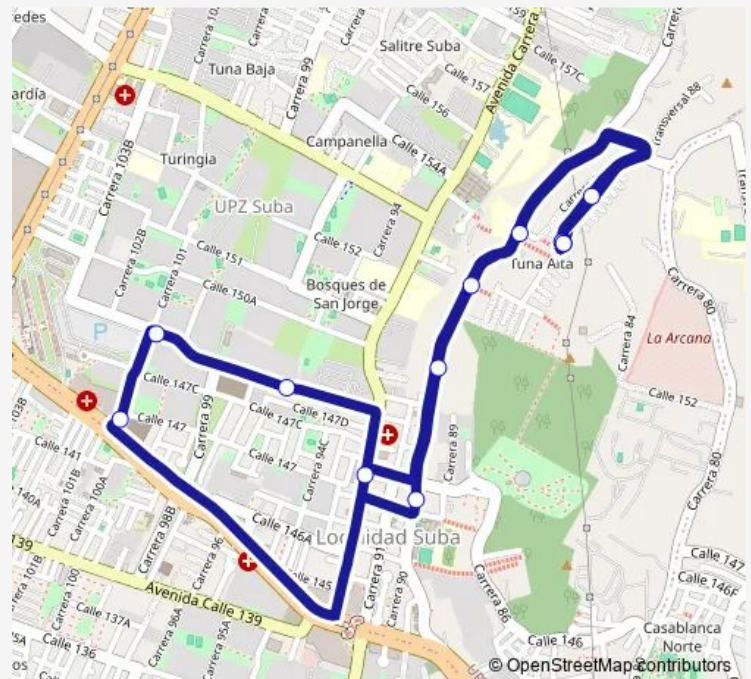

KR 88 - CL 154a

KR 88 - CL 154a

Route schedule

KR 88 - CL 154a — KR 88 - CL 154a

Monday 04:00-19:00

Tuesday 04:00-19:00

Wednesday 04:00-19:00

Thursday 04:00-19:00

Friday 04:00-19:00

Saturday 04:00-19:00

Sunday 05:00-19:00

Route info

Direction: KR 88 - CL 154a

Stops: 12

Trip Duration: 0 hour 40 min

T08 — Tuna Alta

BusMaps

Direction

KR 88 - CL 154a — KR 88 - CL 154a

12 stops

[Open route schedule](#)

KR 88 - CL 154a

KR 88 - CL 156a

KR 90 - CL 154

Route info

Direction: KR 88 - CL 154a

Stops: 12

Trip Duration: 0 hour 35 min

T08 Bus time schedules and route maps are available in an offline PDF at busmaps.com. Use the busmaps.com website to see live bus times, train schedule or subway schedule, and step-by-step directions for all public transit in Cota