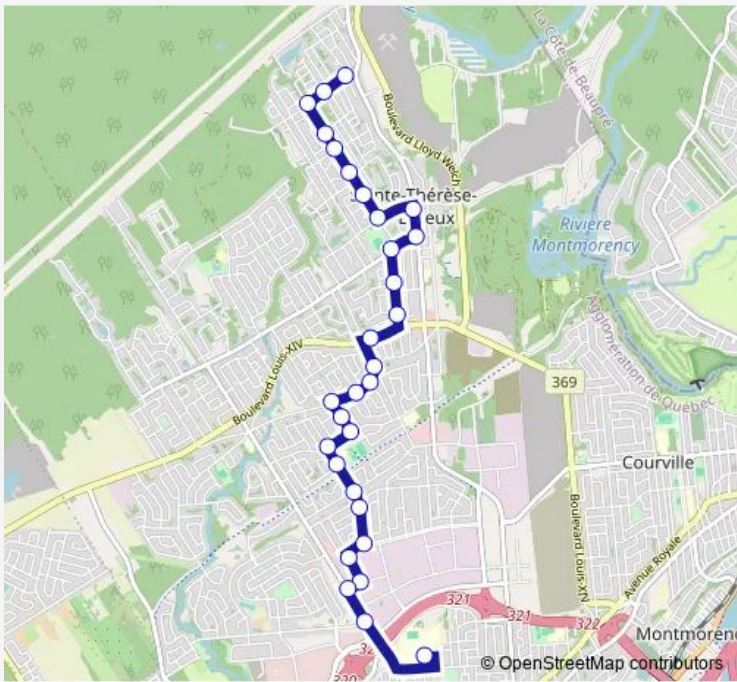

Route schedule  
Jonathan — La Seigneurie

Monday	08:44
Tuesday	08:44
Wednesday	08:44
Thursday	08:44
Friday	08:44
Saturday	—
Sunday	—

Route info

Direction: Jonathan

Stops: 30

Trip Duration: 0 hour 22 min

Socrate

## Direction

La Seigneurie — Jonathan

29 stops

[Open route schedule](#)

La Seigneurie

J.-Giffard/3755

des Cordillères

des Alleghanys

## Route schedule

La Seigneurie — Jonathan

Monday 16:25

---

Tuesday 16:25

---

Wednesday 16:25

---

## Route info

Direction: La Seigneurie

Stops: 29

Trip Duration: 0 hour 29 min

Auger

St-Ignace/3949

des Amis

Jonathan