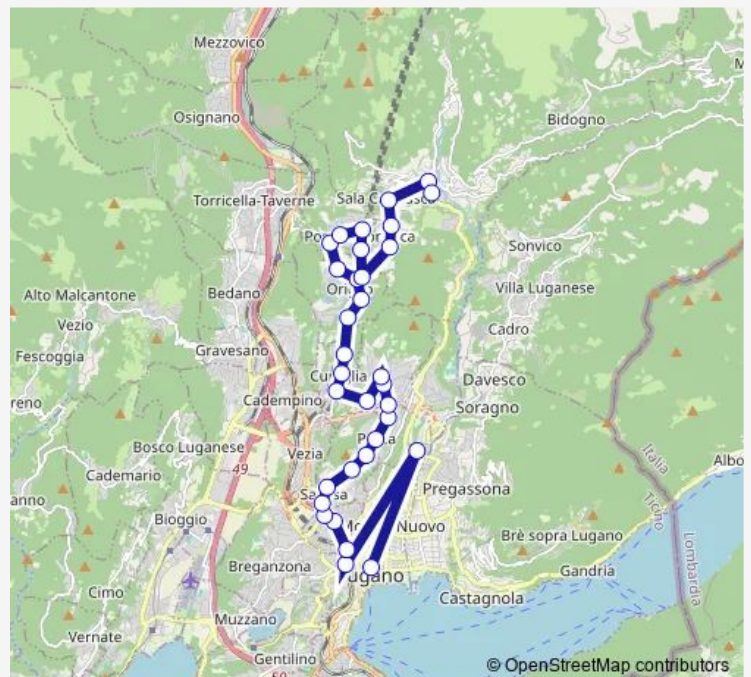

Cureglia, Grotti

Carnago, Deca

Carnago, Arbustello

Route schedule

Lugano, Centro — Tesserete, Paese

Monday —

Tuesday —

Wednesday —

Thursday —

Friday 25:00⁺¹

Saturday 25:00⁺¹

Sunday —

Route info

Direction: Lugano, Centro

Stops: 33

Trip Duration: 0 hour 45 min

■ Ne1

Carnago, Paese

Origlio, Paese

Ponte Capriasca, Nogo

Ponte Capriasca, Nogo Sopra

Ponte Capriasca, Paese

Ponte Capriasca, Crano

Carnago, Chiesa

Vaglio, Piccolo Vaglio

Vaglio, Paese

Sala Capriasca, Paese

Tesserete, Scuole

Tesserete, Paese

Ne1 Bus time schedules and route maps are available in an offline PDF at busmaps.com. Use the busmaps.com website to see live bus times, train schedule or subway schedule, and step-by-step directions for all public transit in Lugano