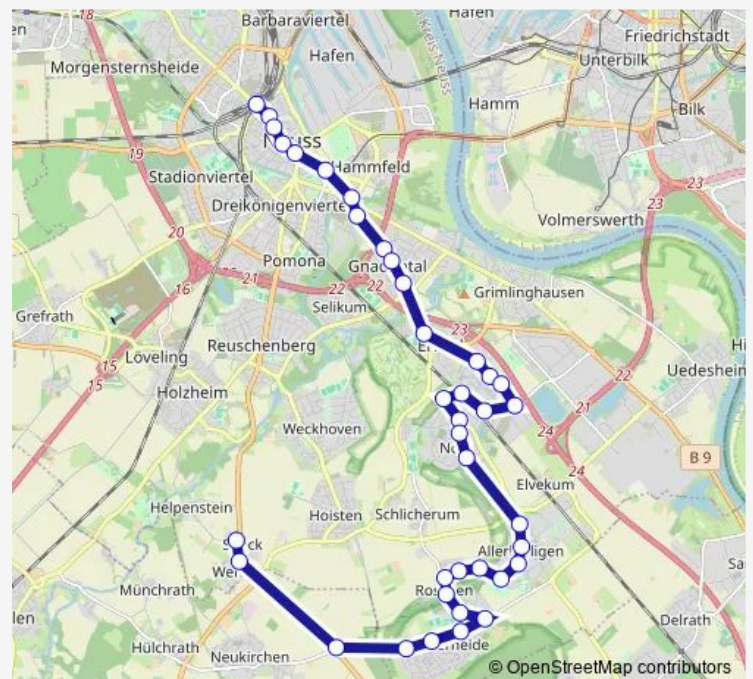

### Direction

Neuss Speck — Neuss Hauptbahnhof

2 stops

[Open route schedule](#)

Neuss Speck

Neuss Hauptbahnhof

### Route schedule

Neuss Speck — Neuss Hauptbahnhof

Monday	—
Tuesday	—
Wednesday	—
Thursday	—
Friday	25:45 <sup>+1</sup>
Saturday	25:45 <sup>+1</sup>
Sunday	—

### Route info

Direction: Neuss Speck

Stops: 2

Trip Duration: 0 hour 15 min

■ NE1

BusMaps

## Route info

Direction: Neuss Hauptbahnhof

Stops: 38

Trip Duration: 0 hour 43 min

Neuss August-Macke-Str.

Neuss Am Norfbach

Neuss Am Josefshaus

Neuss Brunnenstr.