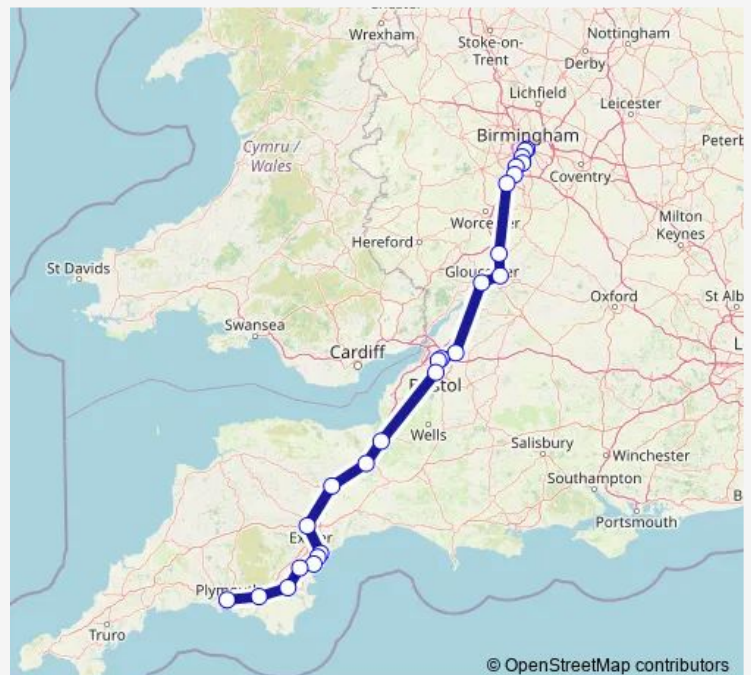

Rail Xc:Bhm->Ply XC train service from BHM to Ply

[Go to website](#)

Direction

Birmingham New Street — Plymouth

25 stops

[Open route schedule](#)

Birmingham New Street

Five Ways

Selly Oak

Kings Norton

Longbridge

Barnt Green

Bromsgrove

Ashchurch for Tewkesbury

Cheltenham Spa

Gloucester

Yate

Bristol Parkway

Filton Abbey Wood

Bristol Temple Meads

Bridgwater

Taunton

Tiverton Parkway

Exeter St Davids

Dawlish Warren

Dawlish

Teignmouth

Route schedule

Birmingham New Street — Plymouth

Monday	16:42
Tuesday	16:42
Wednesday	16:42
Thursday	16:42
Friday	16:42
Saturday	—
Sunday	09:30

Route info

Direction: Birmingham New Street

Stops: 25

Trip Duration: 3 hour 21 min

© OpenStreetMap contributors

■ Xc:Bhm->Ply — XC train service from BHM to Ply