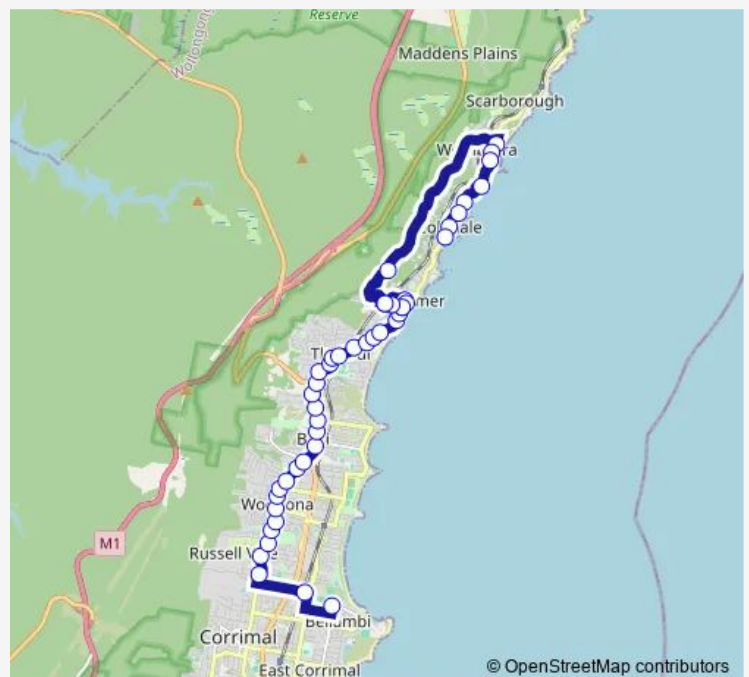

Princes Hwy At Popes Rd

Princes Hwy Before Hillcrest Av

Bulli Fire Station, Princes Hwy

Princes Hwy Before Hospital Rd

Bulli Heritage Hotel, Princes Hwy

Bulli Bowling Club, Princes Hwy

Princes Hwy Opp Point St

Bulli Public School, Princes Hwy

Lawrence Hargrave Dr After George Av

Lawrence Hargrave Dr Opp Hewitts Av

Lawrence Hargrave Dr After Prince St

Lawrence Hargrave Dr At Lachlan St

Route schedule

Holy Spirit College, Cawley St — Sharky Beach, Lawrence Hargrave Dr

Monday	—
Tuesday	—
Wednesday	15:30
Thursday	—
Friday	—
Saturday	—
Sunday	—

Route info

Direction: Holy Spirit College, Cawley St

Stops: 46

Trip Duration: 0 hour 48 min

S360 — Holy Spirit College to Coledale Beach

Austinmer Beach, Lawrence Hargrave Dr

Moore St At Lawrence Hargrave Dr

Moore St At Slade St

Moore St Opp Austinmer Station

Buttenshaw Dr Opp Buttenshaw Pl

Lawrence Hargrave Dr Opp 518

Lawrence Hargrave Dr Opp Broadridge St