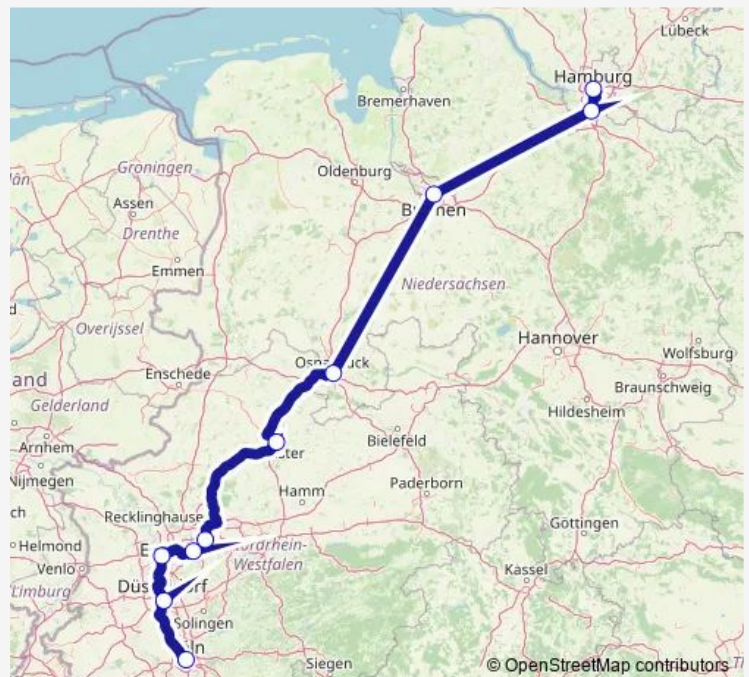

Long Distance Trains FLX20 Hamburg - Köln

[Go to website](#)

Direction

Köln Hbf — Hamburg Hbf

10 stops

[Open route schedule](#)

Köln Hbf

Düsseldorf Hbf

Duisburg Hbf

Essen Hbf

Gelsenkirchen Hbf

Münster Hauptbahnhof

Osnabrück Hbf

Bremen Hbf

Hamburg-Harburg

Hamburg Hbf

Route schedule

Köln Hbf — Hamburg Hbf

Monday 06:59-15:00

Tuesday 10:59-15:00

Wednesday 10:59-15:00

Thursday 06:59-15:00

Friday 06:59-15:00

Saturday 06:59-15:00

Sunday 08:28-19:01

Route info

Direction: Köln Hbf

Stops: 10

Trip Duration: 4 hour 7 min

FLX20 — Hamburg - Köln