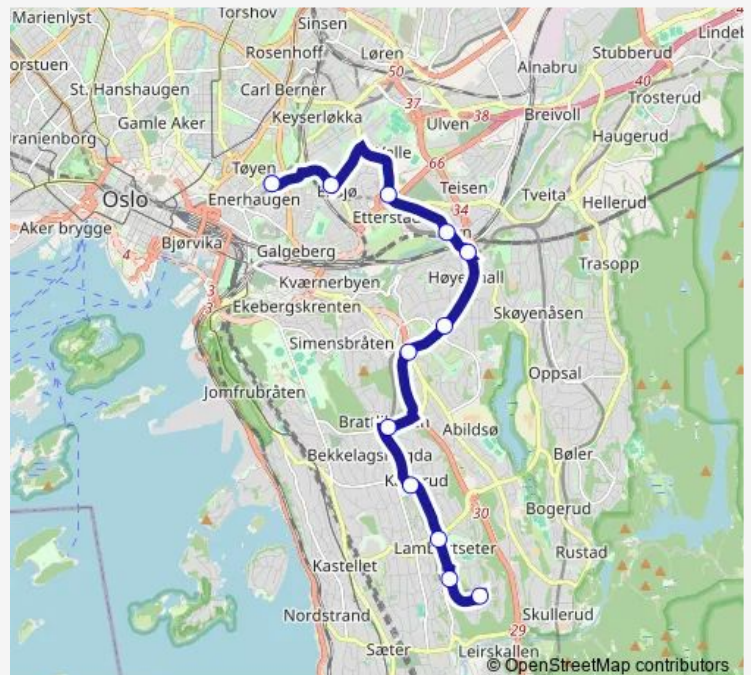

Direction

Tøyen skole — Bergkrystallen T

12 stops

[Open route schedule](#)

Tøyen skole

Ensjø T

Fyrstikktorget

Brynseng T

Route schedule

Tøyen skole — Bergkrystallen T

Monday	04:51-01:21 ⁺¹
Tuesday	04:51-01:06 ⁺¹
Wednesday	04:51-01:06 ⁺¹
Thursday	05:51-01:21 ⁺¹
Friday	05:51-01:21 ⁺¹
Saturday	05:51-01:06 ⁺¹
Sunday	05:51-01:21 ⁺¹

Route info

Direction: Tøyen skole

Stops: 12

Trip Duration: 0 hour 25 min

Direction

Ullevål stadion — Økern T

7 stops

[Open route schedule](#)

Ullevål stadion

Berg

Tåsen senter

Fernanda Nissen skole

Storo senter

Sinsenkrysset

Økern T

Route schedule