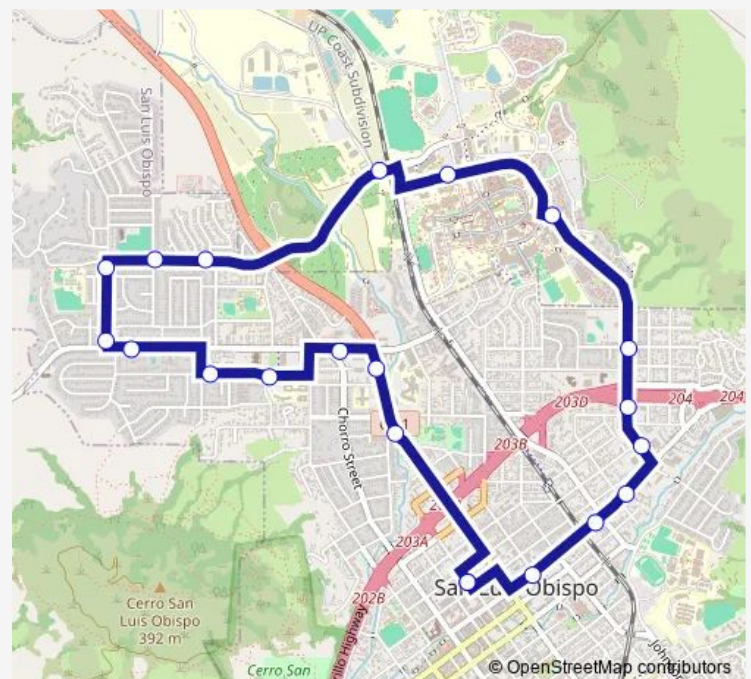

Patricia at Highland

Patricia at Foothill

Foothill at La Entrada

Ramona at S. Tassajara

Ramona at Palomar

Foothill at Chorro (E)

Santa Rosa at Foothill

Santa Rosa at Murray (Santa Rosa Park)

Downtown Transit Center

### Route schedule

Downtown Transit Center — Downtown Transit Center

Monday 06:15-22:00

Tuesday 06:15-22:00

Wednesday 06:15-22:00

Thursday 06:15-22:00

Friday 06:15-22:00

Saturday —

### Route info

Direction: Downtown Transit Center

Stops: 21

Trip Duration: 0 hour 35 min

4b — Cal Poly/Ramona/Monterey

4b Bus time schedules and route maps are available in an offline PDF at [busmaps.com](https://busmaps.com). Use the [busmaps.com](https://busmaps.com) website to see live bus times, train schedule or subway schedule, and step-by-step directions for all public transit in San Luis Obispo