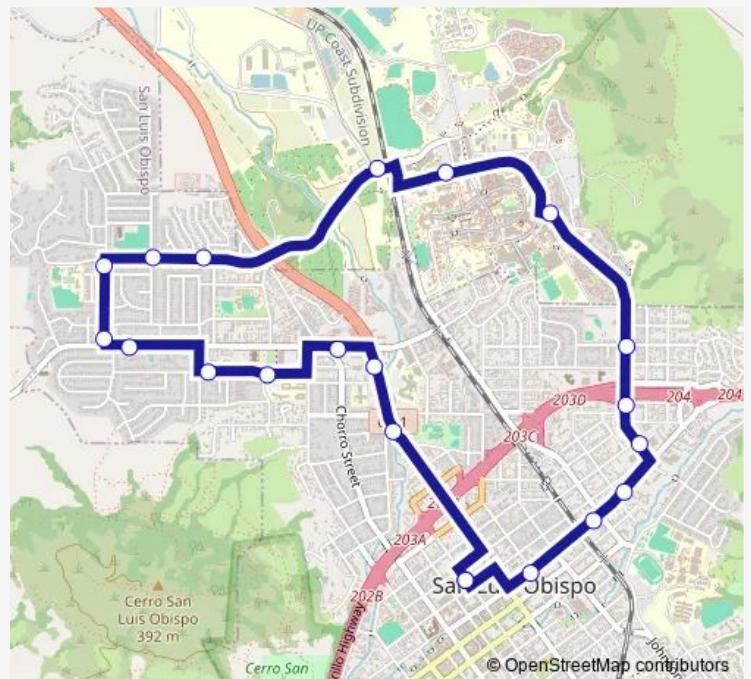

Bus 4B Cal Poly/Ramona/Monterey

[Go to website](#)

Direction
 Downtown Transit Center — Downtown Transit Center
 21 stops
[Open route schedule](#)

- Downtown Transit Center
- Monterey at Toro
- Monterey at California
- Monterey at Grove
- Grand at Monterey
- Grand at Abbott
- Grand at Mccollum (N)
- Performing Arts Center (Cal Poly)
- Kennedy Library (Cal Poly)
- Highland at Mt. Bishop
- Highland at Cuesta (W)
- Highland at Jeffrey
- Patricia at Highland
- Patricia at Foothill
- Foothill at La Entrada
- Ramona at S. Tassajara
- Ramona at Palomar
- Foothill at Chorro (E)
- Santa Rosa at Foothill
- Santa Rosa at Murray (Santa Rosa Park)
- Downtown Transit Center

Route schedule

Downtown Transit Center — Downtown Transit Center

Monday	06:15-22:00
Tuesday	06:15-22:00
Wednesday	06:15-22:00
Thursday	06:15-22:00
Friday	06:15-22:00
Saturday	—
Sunday	—

Route info

Direction: Downtown Transit Center

Stops: 21

Trip Duration: 0 hour 35 min

4B — Cal Poly/Ramona/Monterey

4B Bus time schedules and route maps are available in an offline PDF at busmaps.com. Use the busmaps.com website to see live bus times, train schedule or subway schedule, and step-by-step directions for all public transit in San Luis Obispo