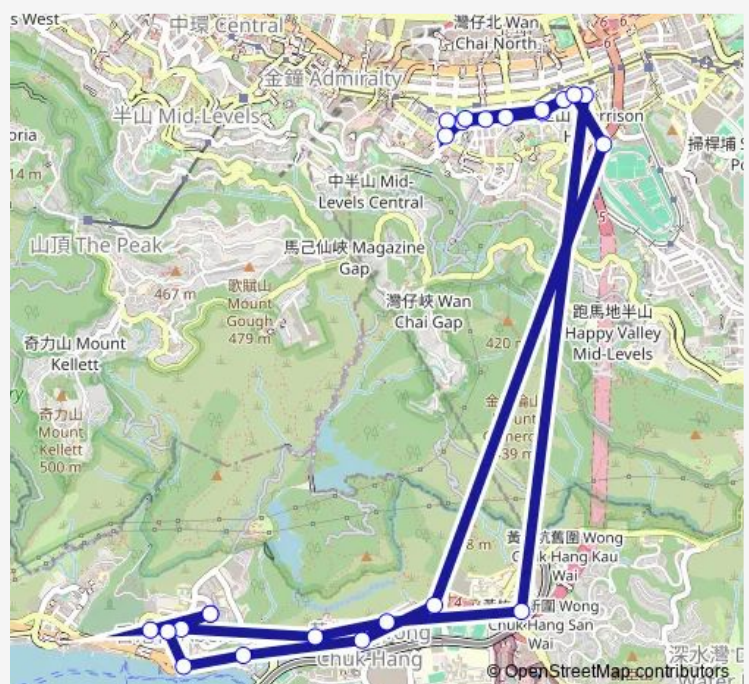

WONG CHUK HANG ROAD, EASTBOUND BUS BAY NEAR ABERDEEN TUNNEL

NO.221 WAN CHAI ROAD

NO.187 WAN CHAI ROAD

NO.151 WAN CHAI ROAD

NO. 168 JOHNSTON ROAD

NO. 128 JOHNSTON ROAD

JOHNSTON ROAD, HOUSE NO. 76|NO. 76 JOHNSTON ROAD

NO. 60 JOHNSTON ROAD

NO. 3-5 TAI WONG STREET EAST

JOHNSTON ROAD, OUTSIDE SOUTHERN PLAYGROUND

NO.160 WAN CHAI ROAD

NO.228 WAN CHAI ROAD

Route schedule

SHEK PAI WAN ESTATE PUBLIC TRANSPORT INTERCHANGE — SHEK PAI WAN ESTATE PUBLIC TRANSPORT INTERCHANGE

Monday	09:00-20:00
Tuesday	09:00-20:00
Wednesday	09:00-20:00
Thursday	09:00-20:00
Friday	09:00-20:00
Saturday	09:00-20:00
Sunday	06:00-19:00

Route info

Direction: SHEK PAI WAN ESTATE PUBLIC TRANSPORT INTERCHANGE

Stops: 24

Trip Duration: 0 hour 35 min

MORRISON HILL ROAD, OUTSIDE HAPPY VALLEY
RACECOURSE

Wong Chuk Hang Road, Wong Chuk Hang Recreation
Ground|Wong Chuk Hang Road, Outside Wong Chuk
Hang Recreation Ground