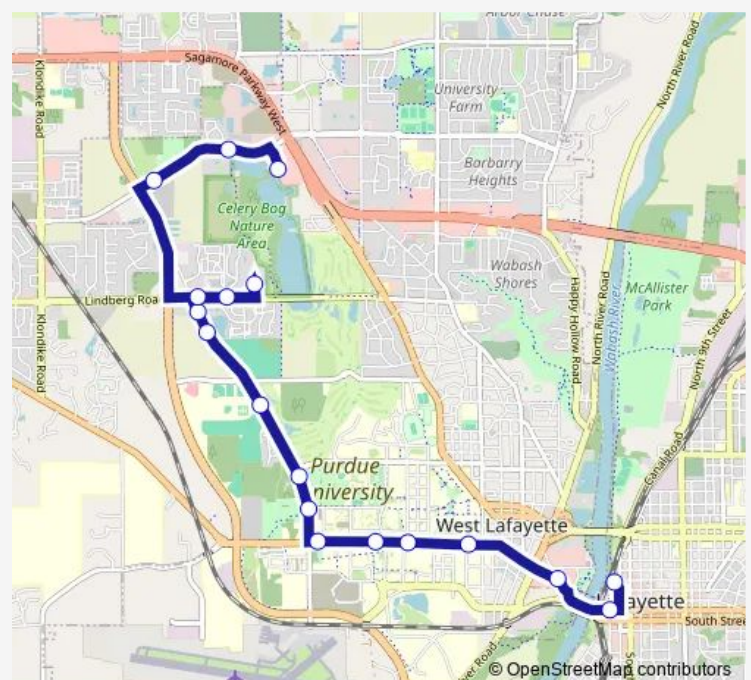

Friday 05:45-23:45

Saturday 07:15-18:45

Sunday 08:45-17:45

Route info

Direction: Citybus Center: Bus215

Stops: 18

Trip Duration: 0 hour 29 min

4B — Purdue West

Direction

Walmart West Lafayette (at Shelter): Bus403 — Citybus Center: Bus215

21 stops

[Open route schedule](#)

Walmart West Lafayette (at Shelter): Bus403

Slim Chickens-Cumberland Ave (SE Corner): Bus922

Krannert Grad School: Bus260

Wabash Landing on State St (at Roebuck Dr): Bus644

2nd St & Columbia St (SE Corner): Bus185

Citybus Center: Bus215

Route schedule

Walmart West Lafayette (at Shelter): Bus403 — Citybus Center: Bus215

Monday 06:14-00:14⁺¹

Tuesday 06:14-00:14⁺¹

Wednesday 06:14-00:14⁺¹

Thursday 06:14-00:14⁺¹

Friday 06:14-00:14⁺¹

Saturday 07:44-19:14

Sunday 09:14-18:14

Route info