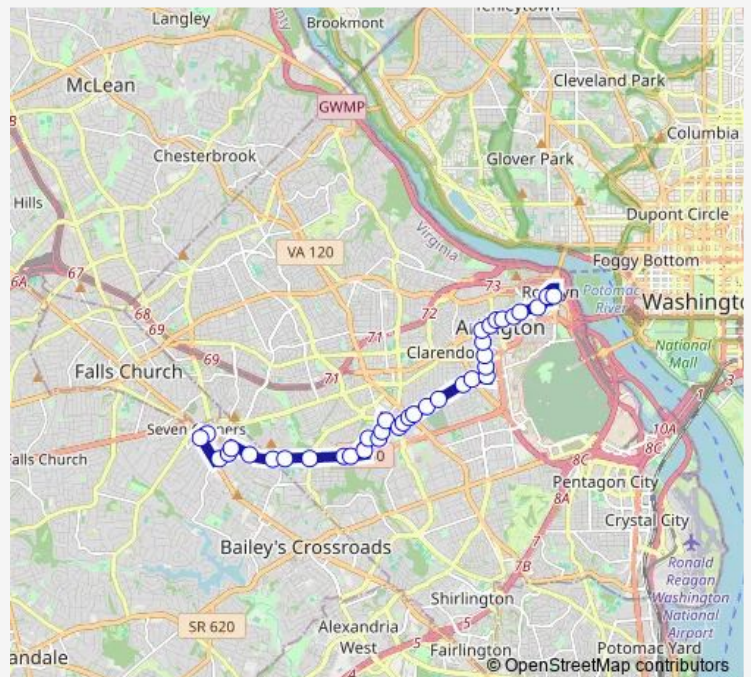

N Pershing Dr+N Nelson St

### Route schedule

Seven Corners+Bay B — Rosslyn+Bay D

Monday 05:05-23:35

Tuesday 05:05-23:35

Wednesday 05:05-23:35

Thursday 05:05-23:35

Friday 05:05-23:35

Saturday 06:20-23:05

### Route info

Direction: Seven Corners+Bay B

Stops: 37

Trip Duration: 0 hour 33 min

4b — Pershing DR.-Arlington Blvd

Pershing Dr+N Kenmore St

N Pershing Dr+N Fillmore St

N Pershing Dr+Washington Bl

## Route info

Direction: Rosslyn+Bay D

Stops: 36

Trip Duration: 0 hour 32 min

Arlington BI+Edison St

Arlington BI+Granada St

Arlington BI+N Carlin Springs Rd

Arlington BI+S Manchester St