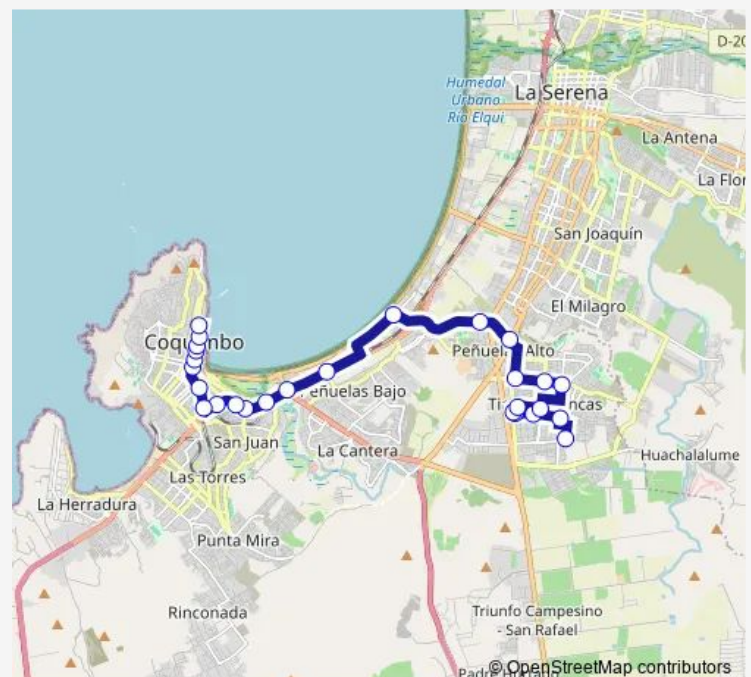

### Route schedule

Freire — Reserva Nacional Lago Carlota, 1321-1381

Monday 06:56-18:56

Tuesday 06:56-18:56

Wednesday 06:56-18:56

Thursday 06:56-18:56

Friday 06:56-18:56

Saturday 07:06-18:51

### Route info

Direction: Freire

Stops: 26

Trip Duration: 1 hour 23 min

4B — Peñuelas

Talca, 1168-1198

Malleco, 771-911

Presidente Alessandri, 1001-1099

## Route info

Direction: Lago Espejo, 1503-1563

Stops: 27

Trip Duration: 1 hour 12 min

Varela, 902-998

Freire

4B Bus time schedules and route maps are available in an offline PDF at [busmaps.com](https://busmaps.com). Use the [busmaps.com](https://busmaps.com) website to see live bus times, train schedule or subway schedule, and step-by-step directions for all public transit in Coquimbo