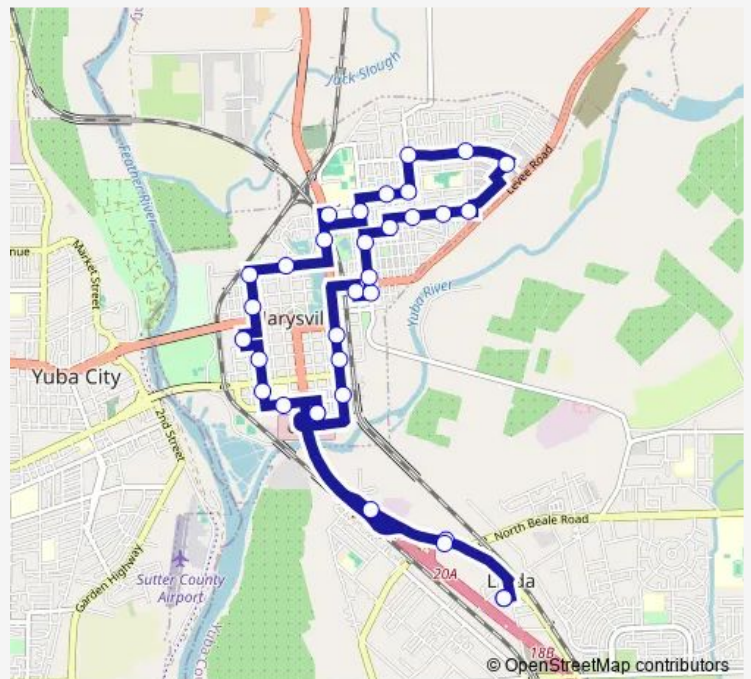

Bus 4b Marysville Loop

[Go to website](#)

Direction
 Peach Tree Clinic — Peach Tree Clinic

33 stops

[Open route schedule](#)

- Peach Tree Clinic
- N Beale Rd & Walmart North
- N Beale Rd at Rio Inn
- D & 2nd
- B St & 3rd St
- B & 6th St
- B & 8th St Caltrans
- Yuba St & 12th St (One-Stop)
- Ramirez & E 11th St
- Ramirez & E 12th St
- Ramirez & E 15th St
- Sampson & E 16th St
- E 17th & Covillaud St
- E 17th & Del Pero St
- E 17th & Huston St
- Hansen & E 22nd St
- E 22nd & Huston St
- E 22nd & Covillaud St
- E 19th & Covillaud St
- E 19th & Sampson St
- Ramirez & E 18th St

Route schedule
 Peach Tree Clinic — Peach Tree Clinic

Monday	06:39-19:39
Tuesday	06:39-19:39
Wednesday	06:39-19:39
Thursday	06:39-19:39
Friday	06:39-19:39
Saturday	08:39-16:39
Sunday	—

Route info

Direction: Peach Tree Clinic

Stops: 33

Trip Duration: 0 hour 53 min

4b — Marysville Loop

Chestnut & E 18th St

B & 16th St

14th St & Ellis Lake Dr

H & 14th St

H & 11th St

Gov't Center I St & 9th St

H & 7th St

H & 4th St

3rd & F St Rideout Hosp

D & 2nd

N Beale Rd & Walmart South

Peach Tree Clinic

4b Bus time schedules and route maps are available in an offline PDF at busmaps.com. Use the busmaps.com website to see live bus times, train schedule or subway schedule, and step-by-step directions for all public transit in Marysville