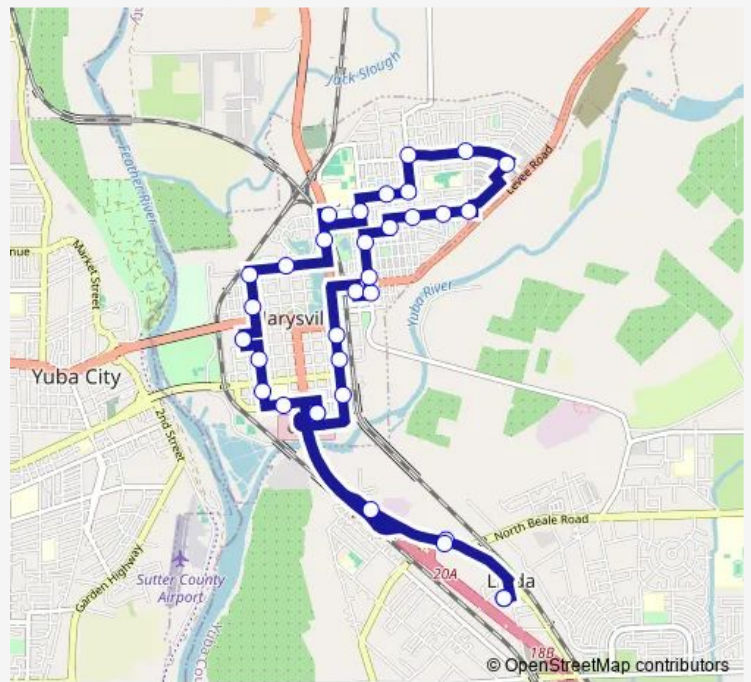

## Bus 4B Marysville Loop

[Go to website](#)

**Direction**  
 Peach Tree Clinic — Peach Tree Clinic

33 stops

[Open route schedule](#)

- Peach Tree Clinic
- N Beale Rd & Walmart North
- N Beale Rd at Rio Inn
- D & 2nd
- B St & 3rd St
- B & 6th St
- B & 8th St Caltrans
- Yuba St & 12th St (One-Stop)
- Ramirez & E 11th St
- Ramirez & E 12th St
- Ramirez & E 15th St
- Sampson & E 16th St
- E 17th & Covillaud St
- E 17th & Del Pero St
- E 17th & Huston St
- Hansen & E 22nd St
- E 22nd & Huston St
- E 22nd & Covillaud St
- E 19th & Covillaud St
- E 19th & Sampson St
- Ramirez & E 18th St

Route schedule  
 Peach Tree Clinic — Peach Tree Clinic

Monday	06:39-17:39
Tuesday	06:39-17:39
Wednesday	06:39-17:39
Thursday	06:39-17:39
Friday	06:39-17:39
Saturday	08:39-16:39
Sunday	—

Route info

Direction: Peach Tree Clinic

Stops: 33

Trip Duration: 0 hour 53 min

4B — Marysville Loop BusMaps

Chestnut & E 18th St

B & 16th St

14th St & Ellis Lake Dr

H & 14th St

H & 11th St

Gov't Center I St & 9th St

H & 7th St

H & 4th St

3rd & F St Rideout Hosp

D & 2nd

N Beale Rd & Walmart South

Peach Tree Clinic

4B Bus time schedules and route maps are available in an offline PDF at [busmaps.com](https://busmaps.com). Use the [busmaps.com](https://busmaps.com) website to see live bus times, train schedule or subway schedule, and step-by-step directions for all public transit in Marysville