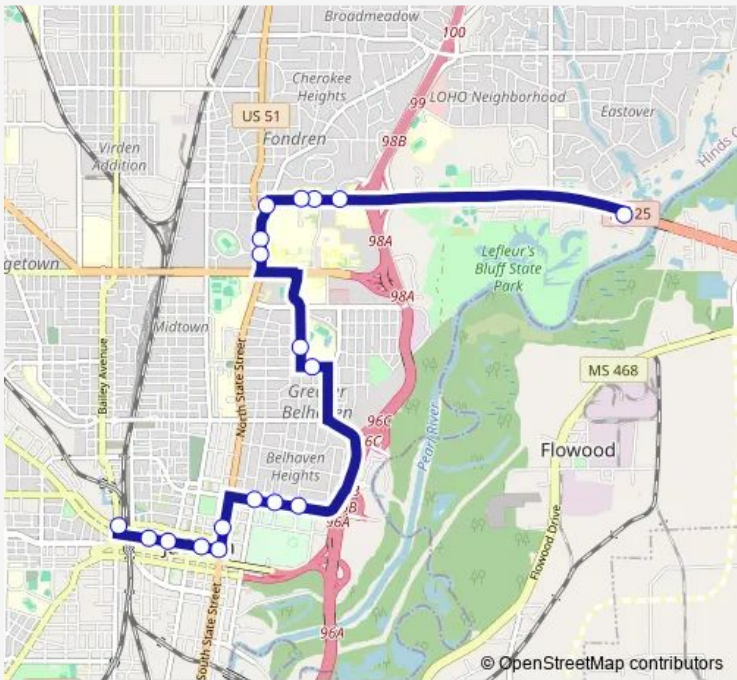

Bus 4B Belhaven

[Go to website](#)

Direction
 Lakeland Dr. @ Penn's Fish House — Union Station
 18 stops
[Open route schedule](#)

- Lakeland Dr. @ Penn's Fish House
- Lakeland Dr @ St Dominics
- Lakeland Dr. @ St. Dominics Hospital
- Lakeland Dr & Peachtree St
- Old Canton Rd. / Lakeland Dr.
- State & UM Medical Center
- State St. / Stadium Dr.
- Peachtree St. / Belhaven University
- Pinehurst St & Olive St
- High St. / Taco Bell
- High St. @ Popeyes
- High St. & Jefferson
- State & Yazoo
- Capitol St & State St
- Capitol & N. Congress
- Capitol St. / Lamar St.
- Capitol & Farish
- Union Station

Route schedule
 Lakeland Dr. @ Penn's Fish House — Union Station

Monday	05:45-18:45
Tuesday	05:45-18:45
Wednesday	05:45-18:45
Thursday	05:45-18:45
Friday	05:45-18:45
Saturday	—
Sunday	—

Route info
 Direction: Lakeland Dr. @ Penn's Fish House
 Stops: 18
 Trip Duration: 0 hour 29 min

Direction

Union Station — Lakeland Dr. @ Penn's Fish House

15 stops

[Open route schedule](#)

Union Station

Pascagoula Street and Lamar Street

Pascagoula Street and West Street

Pascagoula Street and Congress Street

Thursday 06:15-18:15

Friday 06:15-18:15

Saturday —

Sunday —

Route info

Direction: Union Station

Stops: 15

Trip Duration: 0 hour 30 min