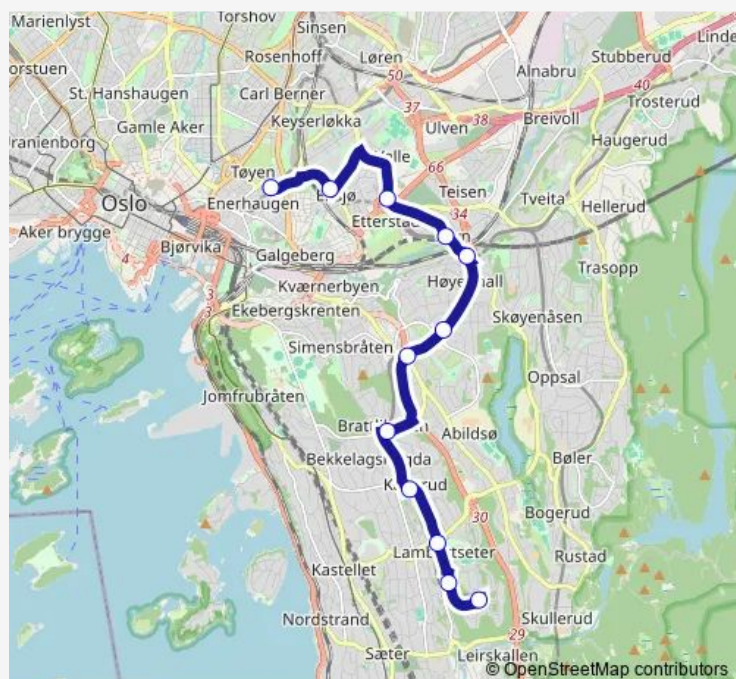

Local Bus Service 4B Buss for linje 4

[Go to website](#)

Direction

Nydalen T — Majorstuen

9 stops

[Open route schedule](#)

Nydalen T

Tåsen senter

Nydalen T — Majorstuen

Monday —

Tuesday —

Wednesday —

Thursday —

Friday —

Saturday 05:51-01:6⁺¹

Sunday —

Route info

Direction: Nydalen T

Stops: 9

Trip Duration: 0 hour 24 min

4B — Buss for linje 4

Direction

Majorstuen — Økern T

11 stops

Saturday

06:14-00:59⁺¹

Sunday

—

Route info

Direction: Majorstuen

Stops: 11

Trip Duration: 0 hour 29 min