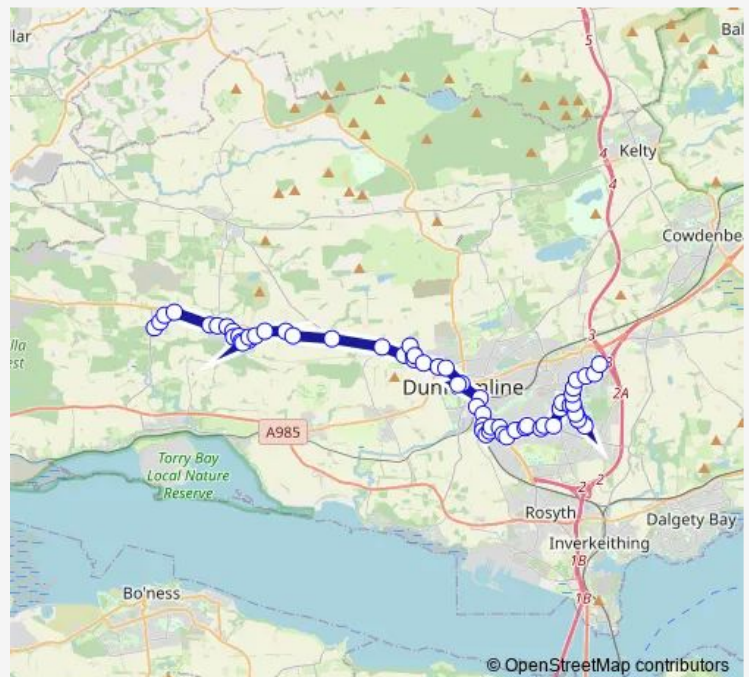

Bus 4B Fife Leisure Park - Blairhall or Steelend

[Go to website](#)

Direction

Fife Leisure Park — Houldsworth Street

68 stops

[Open route schedule](#)

Fife Leisure Park

Shin Way

Lochy Rise

Birnam Gardens

Dunlin Drive

Fieldfare View

Kingfisher Place

Trondheim Roundabout

Curlew Gardens

Teal Place

Nightingale Place

Tesco Supermarket

Teal Place

Curlew Gardens

Manor Gardens

Bergen Avenue

Drum Road

Meldrum Court

Kinnis Court

Calaisburn Place

Pitcorthie Primary School

Route schedule

Fife Leisure Park — Houldsworth Street

Monday 18:45-21:15

Tuesday 18:45-21:15

Wednesday 18:45-21:15

Thursday 18:45-21:15

Friday 18:45-21:15

Saturday 18:45-21:15

Sunday 09:15-21:15

Route info

Direction: Fife Leisure Park

Stops: 68

Trip Duration: 0 hour 58 min

4B — Fife Leisure Park - Blairhall or Steelend