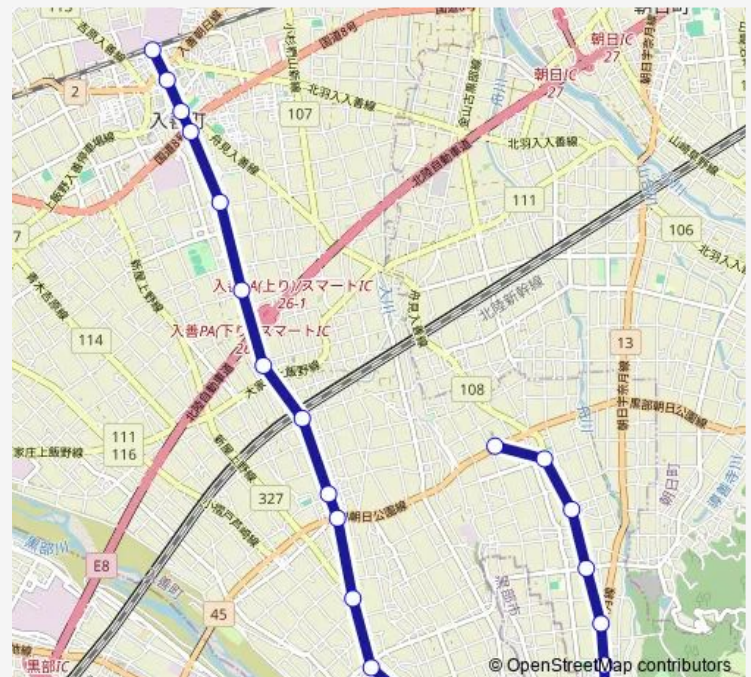

神林

上田

入善高校西

Route schedule

中沢公民館 — 入善駅前

Monday 06:10-06:50

Tuesday 06:10-06:50

Wednesday 06:10-06:50

Thursday 06:10-06:50

Friday 06:10-06:50

Saturday 06:10

Sunday 06:10

Route info

Direction: 中沢公民館

Stops: 24

Trip Duration: 0 hour 30 min

■ 朝夕新屋線系統1 (入善駅前行き)

寺田町

うるおい館

入善駅前

Bus time schedules and route maps are available in an offline PDF at busmaps.com. Use the busmaps.com website to see live bus times, train schedule or subway schedule, and step-by-step directions for all public transit in Kurobe-shi