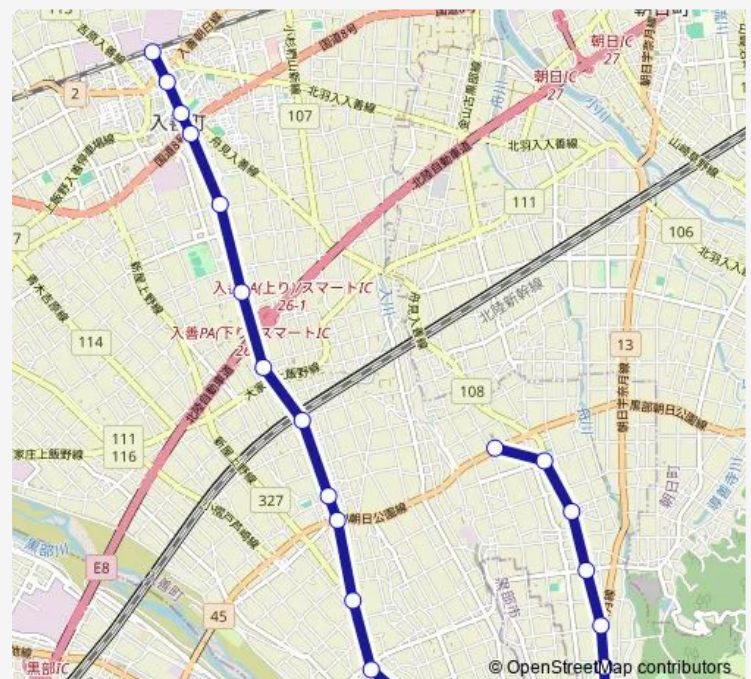

神林

上田

入善高校西

Route schedule

中沢公民館 — 入善駅前

Monday 06:10-06:50

Tuesday 06:10-06:50

Wednesday 06:10-06:50

Thursday 06:10-06:50

Friday 06:10-06:50

Saturday 06:10

Sunday 06:10

Route info

Direction: 中沢公民館

Stops: 24

Trip Duration: 0 hour 30 min

■ 朝夕新屋線系統1 (入善駅前行き)

寺田町

うるおい館

入善駅前

Bus time schedules and route maps are available in an offline PDF at busmaps.com. Use the busmaps.com website to see live bus times, train schedule or subway schedule, and step-by-step directions for all public transit in Kurobe-shi