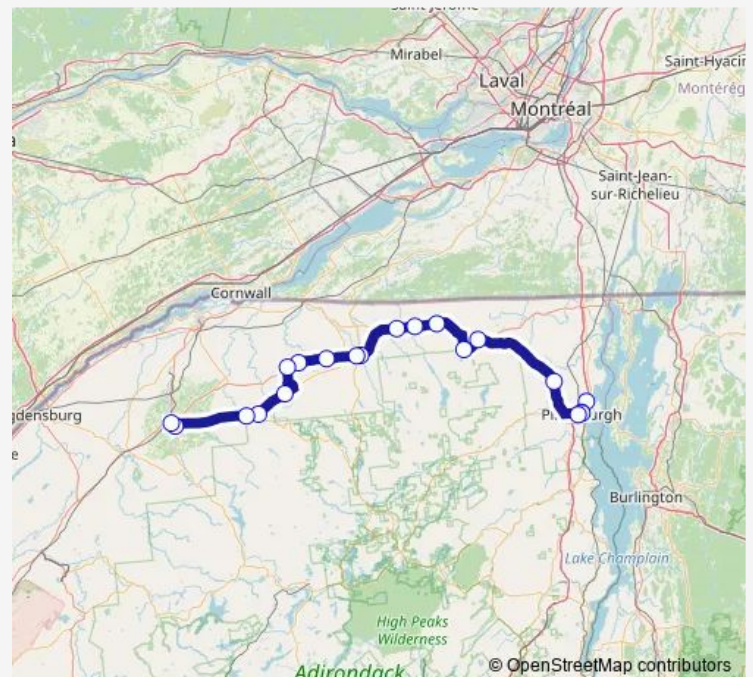

### Route schedule

A&W/Trailways/Greyhound — Adirondack Trailways

Monday 09:15

Tuesday 09:15

Wednesday 09:15

Thursday 09:15

Friday 09:15

Saturday 09:15

### Route info

Direction: A&W/Trailways/Greyhound

Stops: 20

Trip Duration: 2 hour 55 min

■ Pplr — Plattsburgh - Potsdam Line Run

**Direction**

Adirondack Trailways — Suny Angell Center

20 stops

## Route schedule

Adirondack Trailways — Suny Angell Center

Monday 12:35

Tuesday 12:35

Wednesday 12:35

Thursday 12:35

Friday 12:35

Saturday 12:35

## Route info

Direction: Adirondack Trailways

Stops: 20

Trip Duration: 2 hour 45 min

PplR Bus time schedules and route maps are available in an offline PDF at busmaps.com. Use the busmaps.com website to see live bus times, train schedule or subway schedule, and step-by-step directions for all public transit in Malone