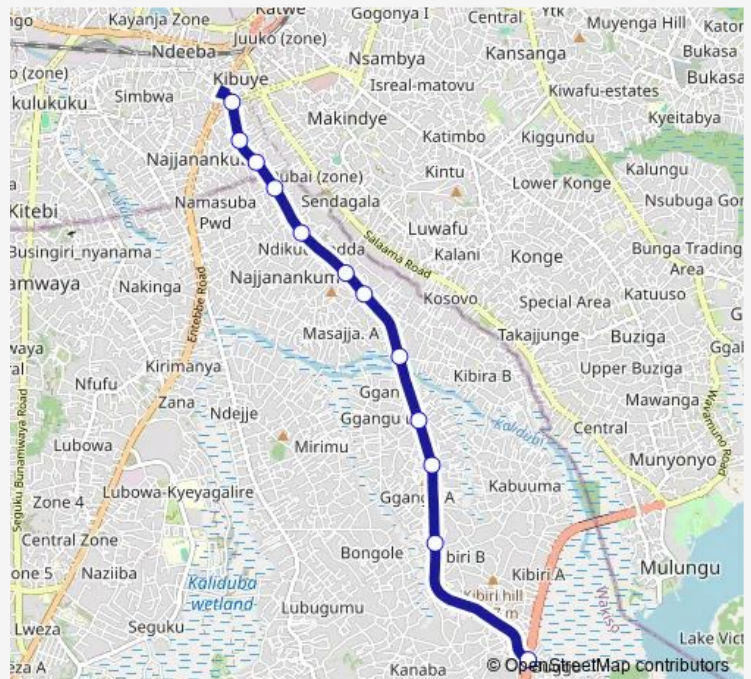

Bus IC128 Busabala Kategule Stage-Busabala Stage

[Go to website](#)

Direction
 Namasole Rd - Busabala Rd Jct — Busabala Stage
 12 stops
[Open route schedule](#)

- Namasole Rd - Busabala Rd Jct
- Busabala Rd
- Jika Medical Centre (Bussabala Rd)
- Bussabala Rd
- Good Health Medical Centre (Bussabala Rd)
- St. Paul Church - Masajja Dental Clinic
- Little Pony Primary School
- Bussabala Rd - River
- Gango
- Jordan Medical Centre
- Kibiri
- Busabala Stage

Route schedule
 Namasole Rd - Busabala Rd Jct — Busabala Stage

Monday	06:30-19:00
Tuesday	06:30-19:00
Wednesday	06:30-19:00
Thursday	06:30-19:00
Friday	06:30-19:00
Saturday	06:30-19:00
Sunday	06:30-19:00

Route info
 Direction: Namasole Rd - Busabala Rd Jct
 Stops: 12
 Trip Duration: 0 hour 32 min

IC128 — Busabala Kategule Stage-Busabala Stage **BusMaps**

IC128 Bus time schedules and route maps are available in an offline PDF at busmaps.com. Use the busmaps.com website to see live bus times, train schedule or subway schedule, and step-by-step directions for all public transit in Kampala