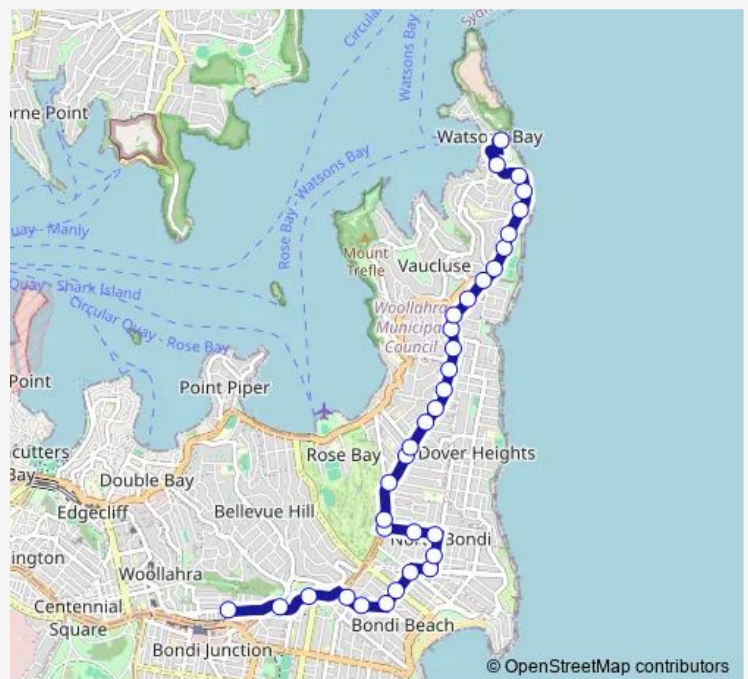

# School Bus 738e Reddam House Sydney to Watsons Bay

[Go to website](#)

**Direction**

Military Rd Opp Robertson Park — Reddam House School, Edgecliff Rd

35 stops

[Open route schedule](#)

- Military Rd Opp Robertson Park
- Old South Head Rd Opp Salisbury St
- Gap Park, Old South Head Rd
- Signal Hill Reserve, Old South Head Rd
- Old South Head Rd Opp Cambridge Av
- Old South Head Rd Opp Georges Rd
- Macquarie Lighthouse, Old South Head Rd
- Christison Park, Old South Head Rd
- South Head Cemetery, Old South Head Rd
- Old South Head Rd At Burge St
- Old South Head Rd Opp Billong Av
- Old South Head Rd At Military Rd
- Old South Head Rd Opp Towns Rd
- Old South Head Rd Opp Fernleigh Av
- Old South Head Rd After Princess St
- Old South Head Rd At Roberts St
- Old South Head Rd At Dover Rd
- Old South Head Rd At Beaumont St
- Old South Head Rd At Onslow St
- Old South Head Rd At The Avenue
- Old South Head Rd After Owen St

Route schedule

Military Rd Opp Robertson Park — Reddam House School, Edgecliff Rd

Monday	07:08
Tuesday	07:08
Wednesday	07:08
Thursday	07:08
Friday	07:08
Saturday	—
Sunday	—

Route info

Direction: Military Rd Opp Robertson Park

Stops: 35

Trip Duration: 0 hour 26 min

738e — Reddam House Sydney to Watsons Bay

Old South Head Rd At Murriverie Rd

Murriverie Rd At Shaw St

Murriverie Rd At Justus St

Murriverie Rd At Nancy St

Mitchell St At O'Donnell St

## Direction

Edgecliff Rd Opp Reddam House School — Robertson Park, Military Rd

34 stops

[Open route schedule](#)

Edgecliff Rd Opp Reddam House School

Old South Head Rd After Victoria Rd

Old South Head Rd Before Banksia Rd