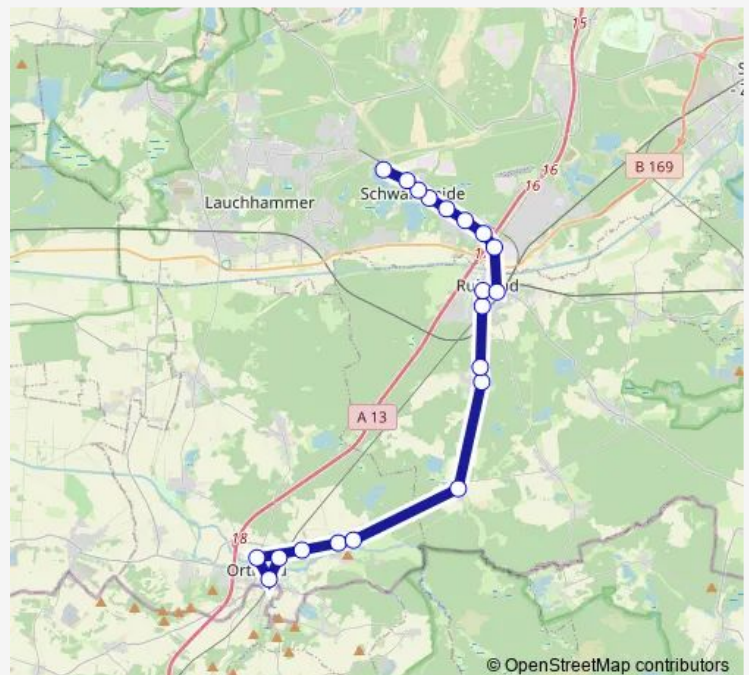

### Route schedule

Ortrand, Schule — Seecampus Niederlausitz, Mast 1

Monday 06:30-15:50

Tuesday 06:30-15:50

Wednesday 06:30-15:50

Thursday 06:30-15:50

Friday 06:30-15:50

Saturday —

### Route info

Direction: Ortrand, Schule

Stops: 20

Trip Duration: 0 hour 39 min

624

BusMaps