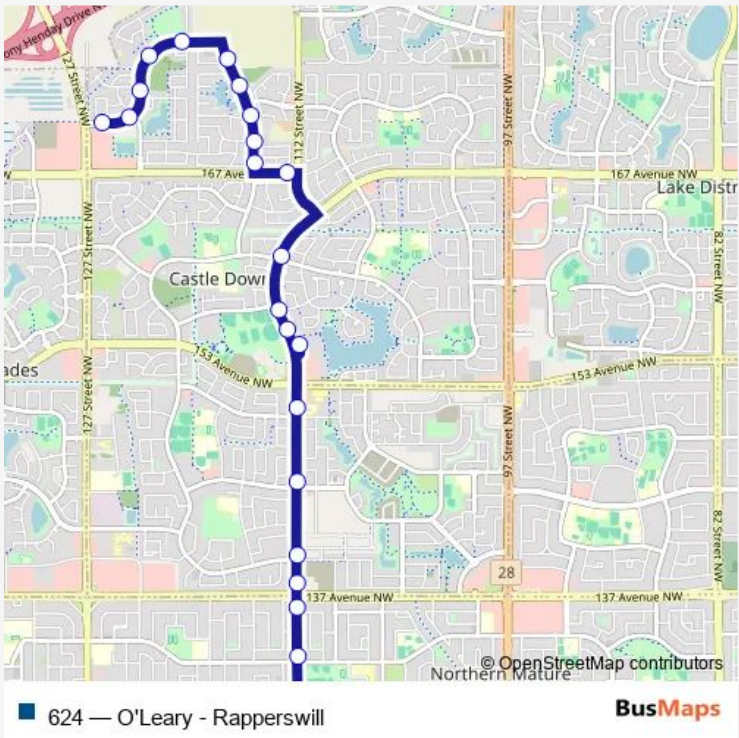

**Bus 624 O'Leary - Rapperswill**

[Go to website](#)

**Direction**  
 125 Street & Rapperswill Drive — 88 Street & 132 Avenue  
 33 stops  
[Open route schedule](#)

- 125 Street & Rapperswill Drive
- 123 Street & Rapperswill Drive
- Rapperswill Drive & 172 Avenue
- Rapperswill Drive & 175 Avenue
- 120 Street & 175 Avenue
- 115 Street & 175 Avenue
- 115 Street & 174 Avenue
- 115 Street & 172 Avenue
- 115 Street & 170 Avenue
- 115 Street & 168 Avenue
- 115 Street & 167a Avenue
- 115 Street & 167 Avenue
- 112 Street & Castle Downs Road
- Castle Downs Road & 162 Avenue
- Castle Downs Road & 157 Avenue
- Castle Downs Transit Centre Bay F
- Castle Downs Road & 153 Avenue
- Castle Downs Road & 152 Avenue
- Castle Downs Road & 145 Avenue
- Castle Downs Road & 139 Avenue
- Castle Downs Road & 139 Avenue

**Route schedule**  
 125 Street & Rapperswill Drive — 88 Street & 132 Avenue

Monday	07:27
Tuesday	07:27
Wednesday	07:27
Thursday	07:27
Friday	07:27
Saturday	—
Sunday	—

**Route info**  
 Direction: 125 Street & Rapperswill Drive  
 Stops: 33  
 Trip Duration: 0 hour 32 min

Castle Downs Road & 137 Avenue

113a Street & 137 Avenue

113a Street & 134 Avenue

113a Street & 132 Avenue

109 Street & 132 Avenue

105 Street & 132 Avenue

102 Street & 132 Avenue

95A Street & 132 Avenue Nearside

## Route info

Direction: 88 Street &amp; 132 Avenue

Stops: 31

Trip Duration: 0 hour 35 min

115 Street & 174 Avenue

120 Street & 175 Avenue

122 Street & Rapperswill Drive

Rapperswill Drive & 173 Avenue