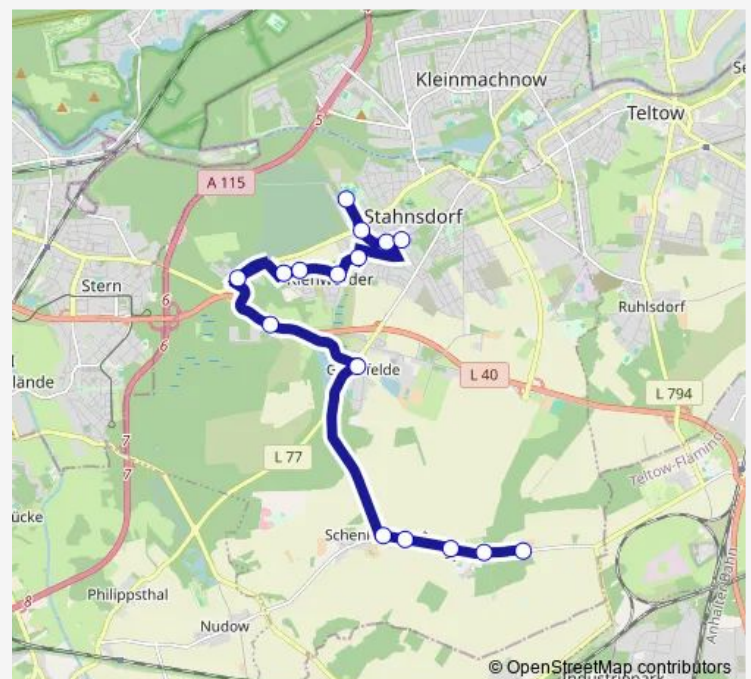

Schenkenhorst, Rotdornweg

Sputendorf, Ernst-Thälmann-Platz

Sputendorf, Dorfaue

Sputendorf, Lärchenring

Route schedule

Stahnsdorf, Gymnasium — Sputendorf, Lärchenring

Monday 14:03-15:03

Tuesday 14:03-15:03

Wednesday 14:03-15:03

Thursday 14:03-15:03

Friday 14:03-15:03

Saturday —

Sunday —

Route info

Direction: Stahnsdorf, Gymnasium

Stops: 16

Trip Duration: 0 hour 27 min

Direction

Sputendorf, Lärchenring — Stahnsdorf, Gymnasium

12 stops

[Open route schedule](#)

Sputendorf, Lärchenring

Sputendorf, Dorfaue

Sputendorf, Ernst-Thälmann-Platz