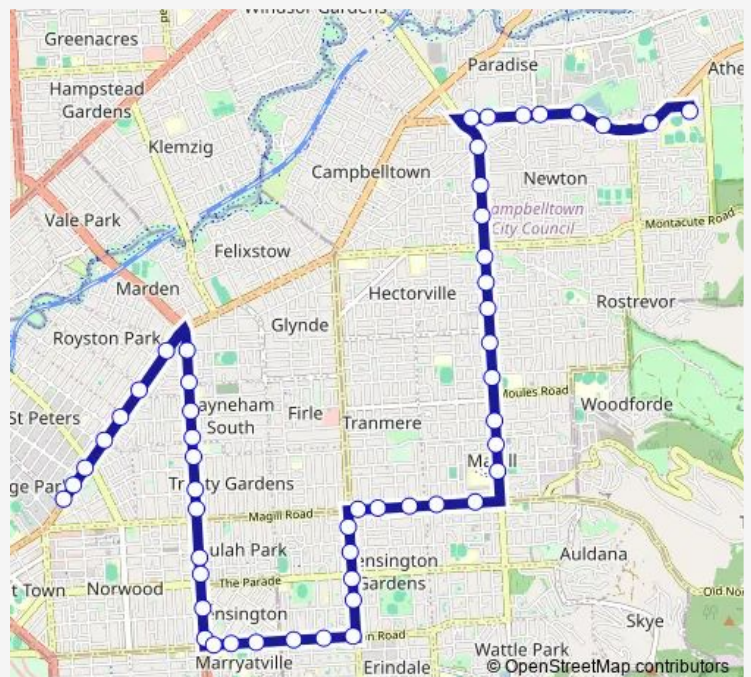

Stop 143 Portrush Rd - East side

Stop 144 Portrush Rd - East side

Stop 145 Portrush Rd - East side

Stop 9 Portrush Rd / Phillips St - East side

Stop 8 Portrush Rd - East side

Stop School Kensington Rd / Bridge St

Thursday 07:43

Friday 07:43

Saturday —

Sunday —

Route info

Direction: Stop 5 Payneham Rd - North West side

Stops: 52

Trip Duration: 0 hour 47 min

624 — St Peters to Saint Ignatius' College Senior School **BusMaps**

Stop 10 Kensington Rd - North side

Stop 11 Kensington Rd - North side

Stop 12 Kensington Rd - North side

Stop School Glynburn Rd / Park Rd - West side

Stop School Glynburn Rd / The Parade - West side

Stop 16 Glynburn Rd - West side

Stop 16A Glynburn Rd - West side

Stop 14 Magill Rd - North side

Stop 15 Magill Rd - North side

Stop 16 Magill Rd - North side