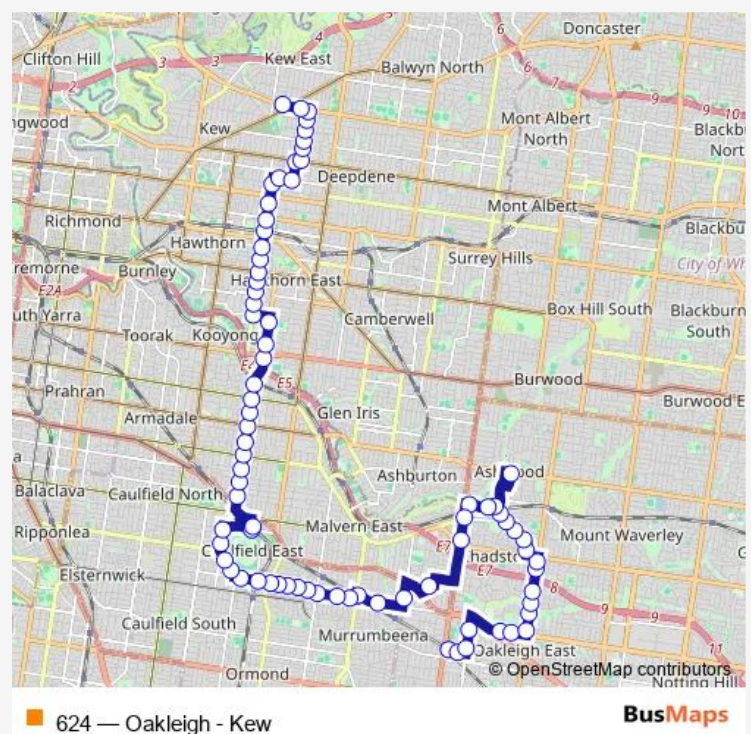

Tooronga Rd/Airedale Ave (Hawthorn East)

Route schedule

East Kew Terminus/Valerie St (Kew East) — Oakleigh Station/Portman St (Oakleigh)

Monday 06:45-20:47

Tuesday 06:45-20:47

Wednesday 06:45-20:47

Thursday 06:45-20:47

Friday 06:45-20:47

Saturday 07:28-20:50

Sunday 08:45-20:50

Route info

Direction: East Kew Terminus/Valerie St (Kew East)

Stops: 76

Trip Duration: 1 hour 8 min

Constance St/Tooronga Rd (Hawthorn East)

Buley St/Tooronga Rd (Hawthorn East)

Tooronga SC/Tooronga Rd (Hawthorn East)

Tooronga Railway Station/Tooronga Rd (Glen Iris)

Malvern Rd/Tooronga Rd (Glen Iris)

East St/Tooronga Rd (Glen Iris)

High St/Tooronga Rd (Glen Iris)

Wilson St/Tooronga Rd (Glen Iris)

Wattletree Rd/Tooronga Rd (Malvern East)

Royston Ave/Tooronga Rd (Malvern East)

Kerferd St/Tooronga Rd (Malvern East)

Findon St/Tooronga Rd (Malvern East)

Caulfield Railway Station/Sir John Monash Dr (Caulfield East)