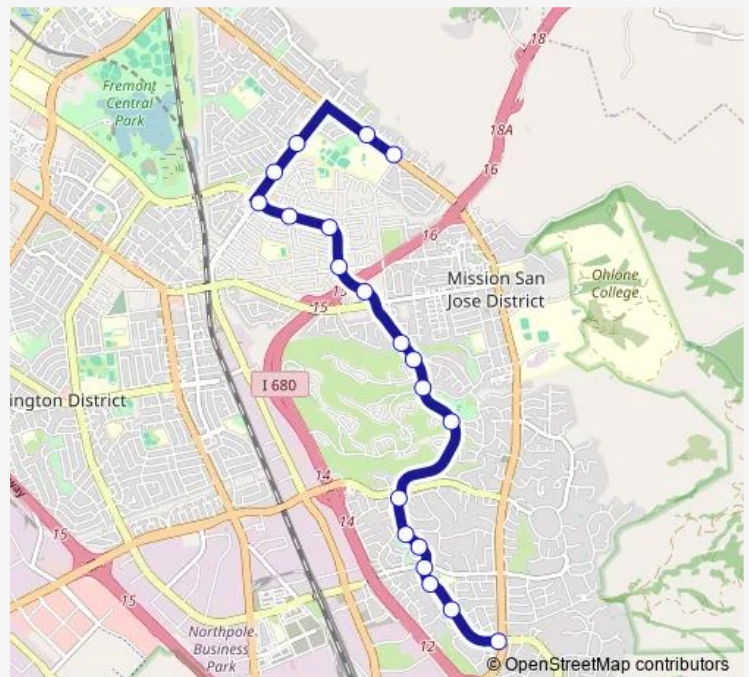

Paseo Padre Pkwy & Kokoma Rd

Paseo Padre Pkwy & S Grimmer Blvd

Paseo Padre Pkwy & Onondaga Way

Paseo Padre Pkwy & Sodaville Ct

Paseo Padre Pkwy & Mission Blvd

Route schedule

Mission Blvd & Palm Av (Mission San Jose High) — Paseo Padre Pkwy & Mission Blvd

Monday	14:41-15:36
Tuesday	14:41-15:36
Wednesday	13:37-15:36
Thursday	14:41-15:36
Friday	14:41-15:36
Saturday	—
Sunday	—

Route info

Direction: Mission Blvd & Palm Av (Mission San Jose High)

Stops: 20

Trip Duration: 0 hour 19 min