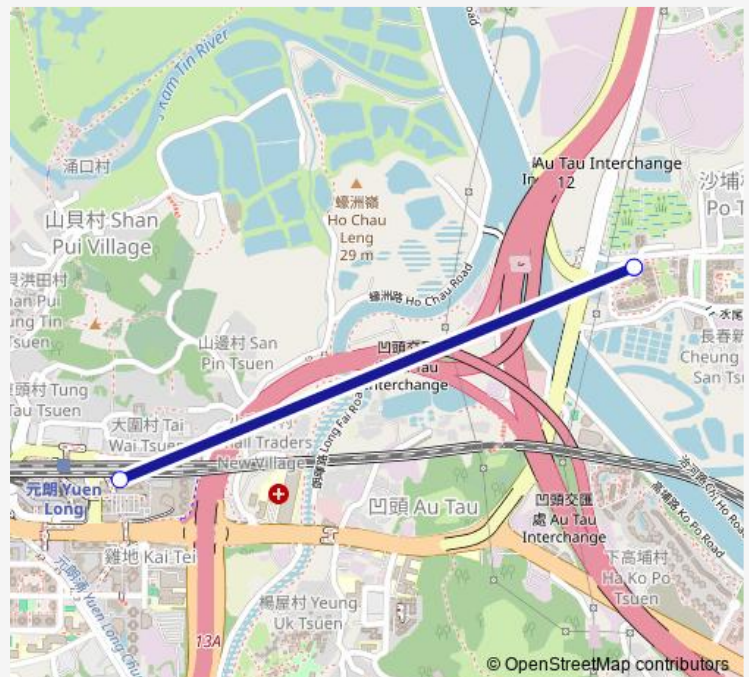

Bus 624 Park Yoho Transport Terminus - Yuen Long Station (Long Ming Street) (Circular)

[Go to website](#)

Direction

Park Yoho Transport Interchange — Park Yoho Transport Interchange

3 stops

[Open route schedule](#)

Park Yoho Transport Interchange

Yuen Long Station (Long Ming Street)

Park Yoho Transport Interchange

Route schedule

Park Yoho Transport Interchange — Park Yoho Transport Interchange

Monday 06:00-23:30

Tuesday 06:00-23:30

Wednesday 06:00-23:30

Thursday 06:00-23:30

Friday 06:00-23:30

Saturday 06:00-23:30

Sunday 06:00-23:30

Route info

Direction: Park Yoho Transport Interchange

Stops: 3

Trip Duration: 0 hour 9 min

■ 624 — Park Yoho Transport Terminus - Yuen Long Station (Long Ming Street) (Circular)

624 Bus time schedules and route maps are available in an offline PDF at busmaps.com. Use the busmaps.com website to see live bus times, train schedule or subway schedule, and step-by-step directions for all public transit in Yuen Long