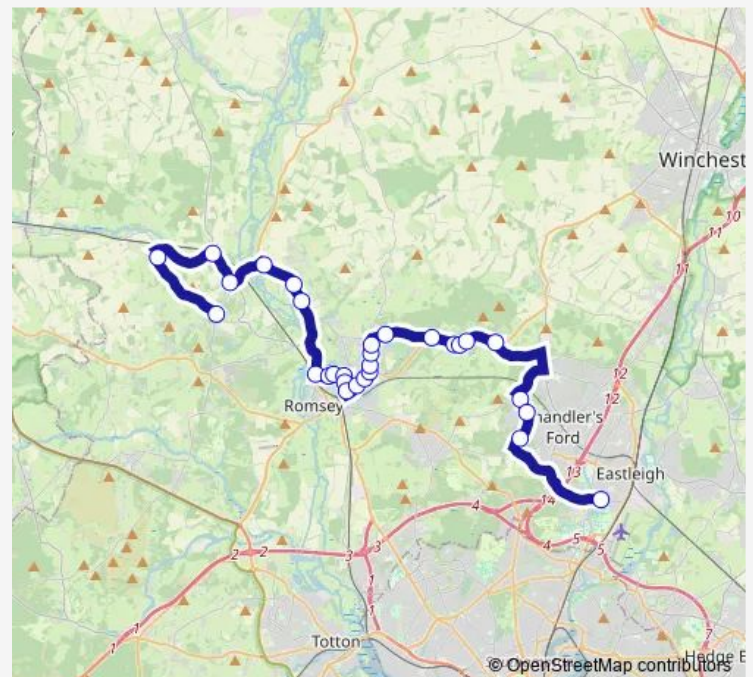

Anstey Road

Winterbourne Road

Viney Avenue

The Crescent

Romsey Hospital

Great Well Drive

Mercer Way

Homefield

Robert Whitworth Drive

### Route schedule

Barton Peveril College — Shootash Crossroads

Monday 14:25-16:10

Tuesday 14:25-16:10

Wednesday 14:25-16:10

Thursday 14:25-16:10

Friday 14:25-16:10

Saturday —

### Route info

Direction: Barton Peveril College

Stops: 31

Trip Duration: 1 hour 0 min

624

Rowse Close Path

Fishlake Meadows

Timsbury Institute