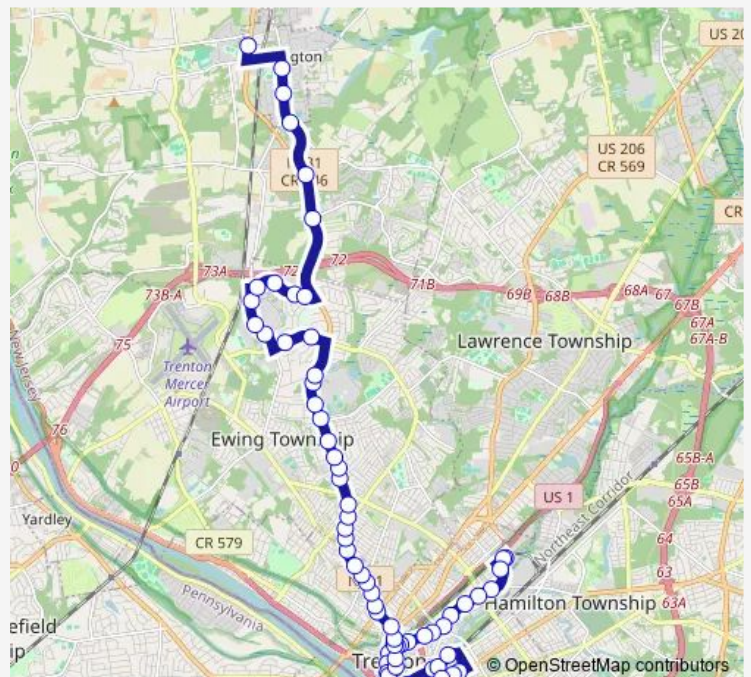

Monday 05:20-21:50

Tuesday 05:20-21:50

Wednesday 05:20-21:50

Thursday 05:20-21:50

Friday 05:20-21:50

Saturday 08:00-18:00

Sunday —

Route info

Direction: Broemel Place AT RT-31

Stops: 70

Trip Duration: 1 hour 5 min

Pennington RD AT Lanning St

Pennington RD AT Theresa St

Pennington RD AT Brenwal Ave

PENNINGTON RD AT ATLANTIC AVE

PENNINGTON RD AT EWINGTON AVE#

S Warren AT John Fitch Way

S WARREN ST 179'S OF LIVINGSTON ST

Market ST AT Broad St

Barlow ST AT S. Clinton Ave

Wallenberg AVE IN Front OF Terminal

Raoul Wallenberg AVE AT East State St

Greenwood AVE AT Chestnut Ave

## Route info

Direction: Plum ST AT Enterprise Ave#

Stops: 70

Trip Duration: 1 hour 6 min

Raoul Wallenberg AVE AT East State St

Greenwood AVE AT Chestnut Ave

Greenwood AVE AT Hollywood Ave

Greenwood AVE AT Walnut Ave