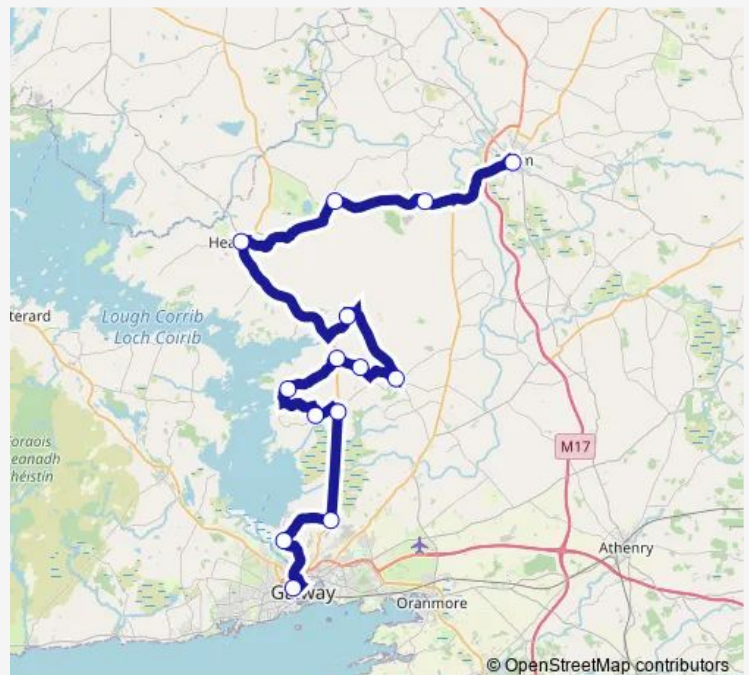

Thursday 07:00-16:30

Friday 07:00-16:30

Saturday 07:00-16:30

Sunday 07:00-16:30

Route info

Direction: Vicar Street

Stops: 14

Trip Duration: 1 hour 33 min

■ 438 — Galway Cathedral - Vicar Street

Direction

Galway Cathedral — Vicar Street

14 stops

[Open route schedule](#)

Galway Cathedral

Menlough

Ballindooley