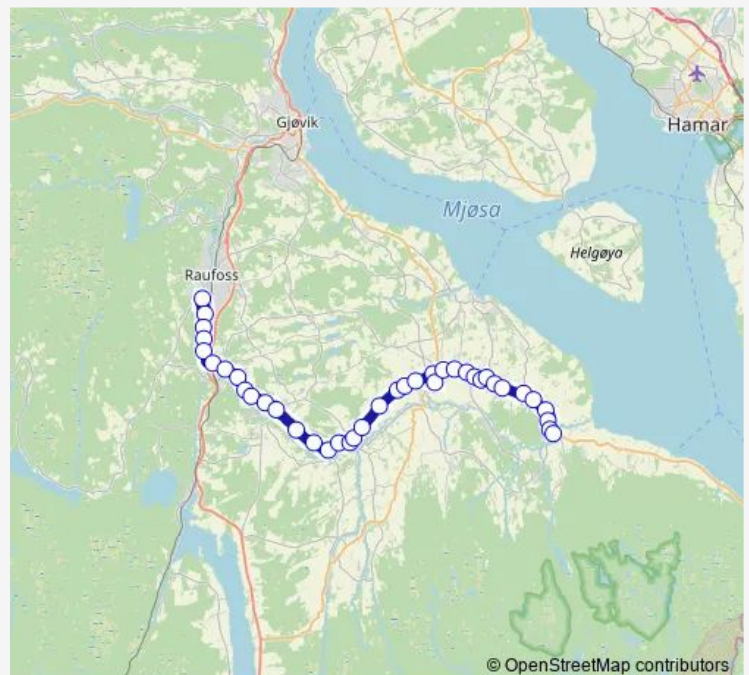

Thursday 06:33

Friday 06:33

Saturday —

Sunday —

Route info

Direction: Fjellhaug

Stops: 56

Trip Duration: 0 hour 57 min