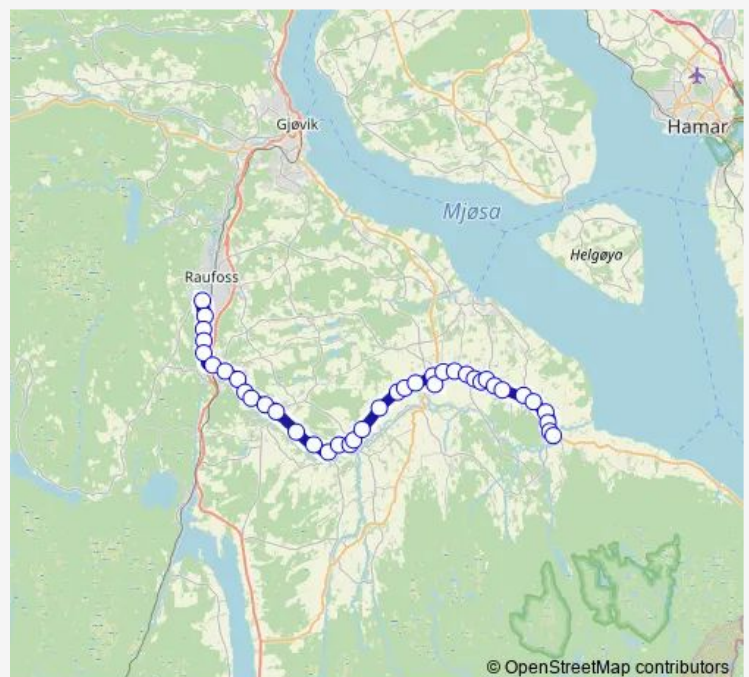

Saturday —

Sunday —

Route info

Direction: Fjellhaug

Stops: 56

Trip Duration: 0 hour 57 min

Krabyenga

Hoffsamfunnet