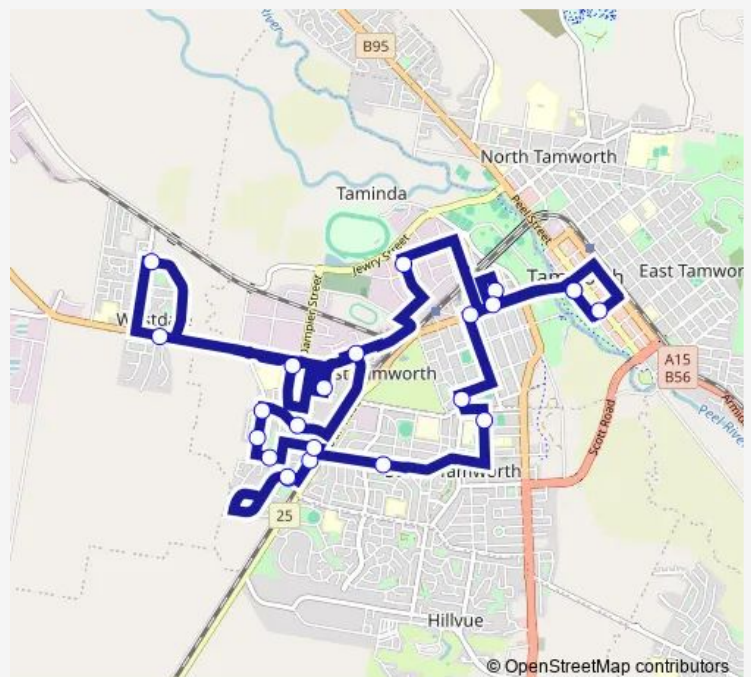

Coledale Community Park, Tingira St

Cole Rd Opp Cossa St

Cole Rd After Sue Cres

Lloma Park, Macgregor St

Ridge St After Gunnedah Rd

Route schedule

Tamara Private Hospital, Dean St — Flinders St After Evans St

Monday 17:00

Tuesday 17:00

Wednesday 17:00

Thursday 17:00

Friday 17:00

Saturday 10:40-17:00

Sunday —

Route info

Direction: Tamara Private Hospital, Dean St

Stops: 24

Trip Duration: 0 hour 56 min

438 — Tamworth to Coledale and Westdale (Loop Service)

Edith St After Northview St

Gunnedah Rd Before Mayne Dr

Flinders St After Evans St

Monday 12:10-15:30

Tuesday 12:10-15:30

Wednesday 12:10-15:30

Thursday 12:10-15:30

Friday 12:10-15:30

Saturday 12:30-16:00

Sunday —

Route info