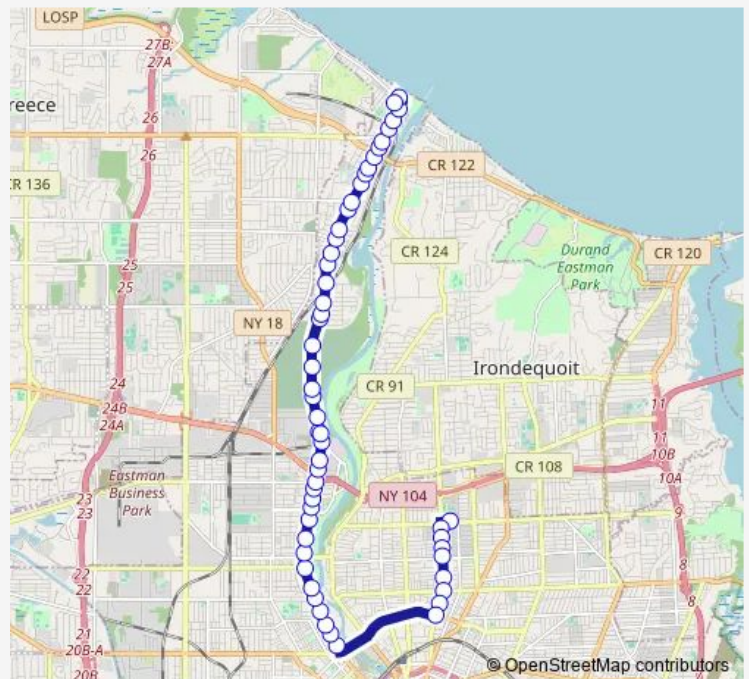

Bus 438 Maplewood-Charlotte/Norton

[Go to website](#)

Direction

Franklin High School — Estes & Corrigan

54 stops

[Open route schedule](#)

- Franklin High School
- Hudson & Peckham
- Hudson & Weaver
- Hudson & Fairbanks
- Hudson & Avenue D
- Hudson & Bernard
- Hudson & Clifford
- Hudson & Vose
- Hudson & Upper Falls
- Lake & White
- Lake & Ambrose
- Lake & Lorimer
- Lake & Phelps
- Lake & Emerson
- Lake & Ravine
- Lake & Lexington
- Lake & opp Selye
- Lake & 1024 Lake Ave
- Lake & Rose
- Lake & Seneca
- Lake & Riverside

Route schedule

Franklin High School — Estes & Corrigan

Monday	14:40
Tuesday	14:40
Wednesday	14:40
Thursday	14:40
Friday	11:10-14:40
Saturday	—
Sunday	—

Route info

Direction: Franklin High School

Stops: 54

Trip Duration: 0 hour 30 min

438 — Maplewood-Charlotte/Norton

Lake & Flower City

Lake & Ridgeway

Lake & Redwood

Lake & Lot 18 Kodak

Lake Ave & Hanford Landing Rd

Lake & Maplewood

Lake & Maplewood

Route info

Direction: Estes & Corrigan

Stops: 47

Trip Duration: 0 hour 32 min

Lake & Ridgeway

Lake & Clay

Lake & Seneca

Lake & Alameda