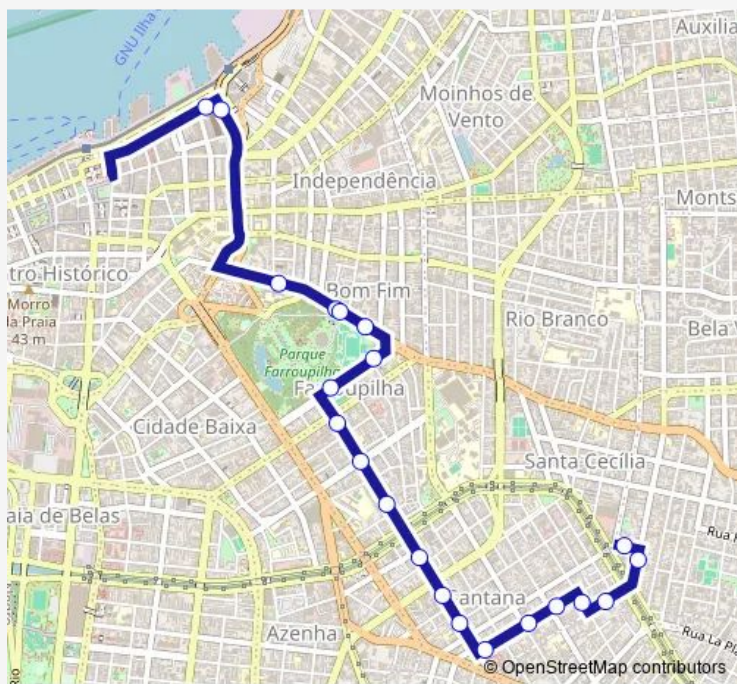

Thursday 06:10-20:23

Friday 06:10-20:23

Saturday —

Sunday —

Route info

Direction: Julio DE Castilhos

Stops: 21

Trip Duration: 0 hour 24 min

438 — Santana

Direction

Dona Alice — Edgar Koetz

22 stops

[Open route schedule](#)

Dona Alice

Vicente DA Fontoura

Vicente DA Fontoura

Thursday 05:50-19:58

Friday 05:50-19:58

Saturday —

Sunday —

Route info

Direction: Dona Alice

Stops: 22

Trip Duration: 0 hour 24 min