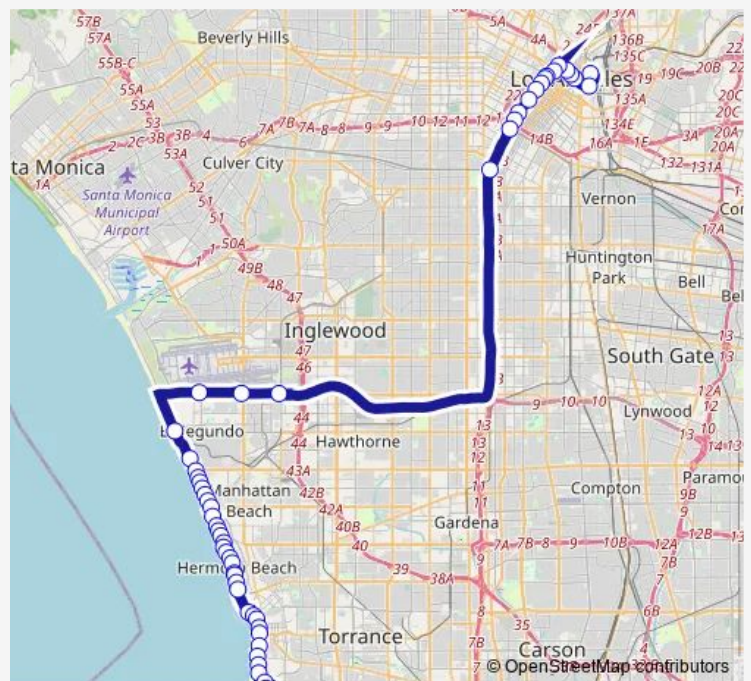

Catalina Ave & Diamond St (Northbound)

Catalina Ave & Carnelian St (Northbound)

Beryl St & Harbor Dr (Westbound)

Hermosa Ave & 2nd St (Northbound)

Hermosa Ave & 6th St (Northbound)

Hermosa Ave & 10th St (Northbound)

Hermosa Ave & 16th St (Northbound)

Hermosa Ave & 19th St (Northbound)

Hermosa Ave & 22nd St (Northbound)

Hermosa Ave & 25th St (Northbound)

Manhattan Ave & 27th St (Northbound)

Manhattan Ave & 29th St (Northbound)

### Route schedule

Palos Verdes Blvd & Via Valencia (Departing) — Union Station Bay 2

Monday 05:45-07:30

Tuesday 05:45-07:30

Wednesday 05:45-07:30

Thursday 05:45-07:30

Friday 05:45-07:30

Saturday —

### Route info

Direction: Palos Verdes Blvd & Via Valencia (Departing)

Stops: 56

Trip Duration: 1 hour 20 min

438 — Ce438

Manhattan Ave & Longfellow Ave (Northbound)

Manhattan Ave & 33rd St (Northbound)

Manhattan Ave & 1st St (Northbound)