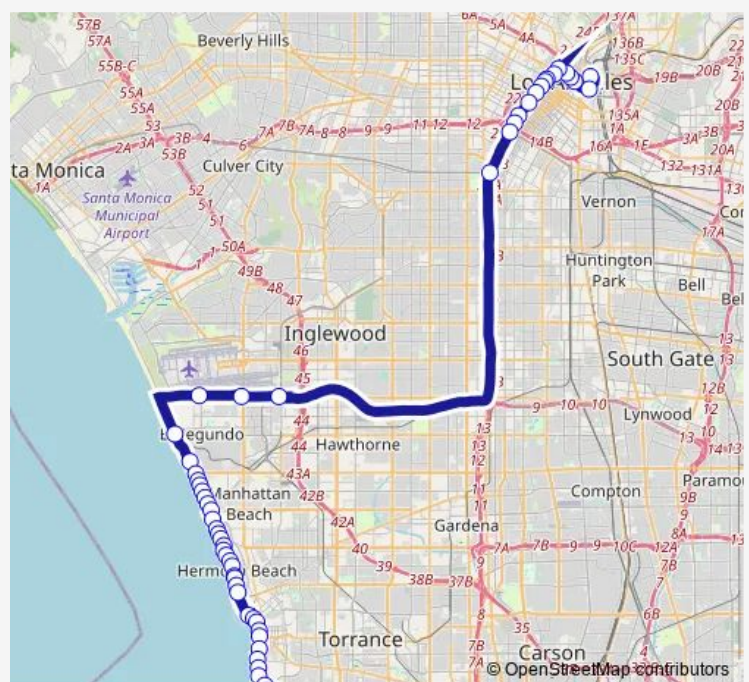

Catalina Ave & Diamond St (Northbound)

Catalina Ave & Carnelian St (Northbound)

Beryl St & Harbor Dr (Westbound)

Hermosa Ave & 2nd St (Northbound)

Hermosa Ave & 6th St (Northbound)

Hermosa Ave & 10th St (Northbound)

Hermosa Ave & 16th St (Northbound)

Hermosa Ave & 19th St (Northbound)

Hermosa Ave & 22nd St (Northbound)

Hermosa Ave & 25th St (Northbound)

Manhattan Ave & 27th St (Northbound)

Manhattan Ave & 29th St (Northbound)

### Route schedule

Palos Verdes Blvd & Via Valencia (Departing) — Union Station Bay 2

Monday 05:45-07:30

Tuesday 05:45-07:30

Wednesday 05:45-07:30

Thursday 05:45-07:30

Friday 05:45-07:30

Saturday —

### Route info

Direction: Palos Verdes Blvd & Via Valencia (Departing)

Stops: 56

Trip Duration: 1 hour 15 min

438 — Ce438

Manhattan Ave & Longfellow Ave (Northbound)

Manhattan Ave & 33rd St (Northbound)

Manhattan Ave & 1st St (Northbound)