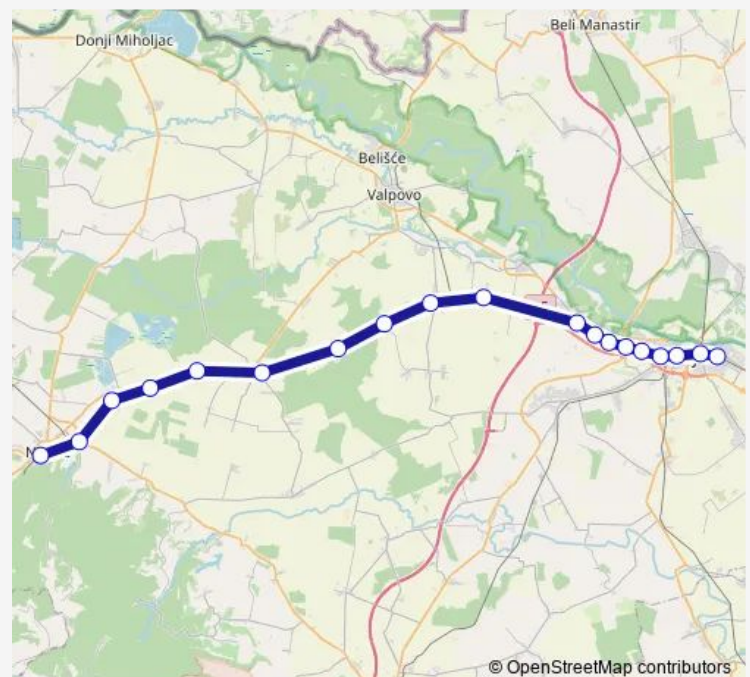

Rail Osijek Donji grad - Našice Grad

[Go to website](#)**Direction**

Osijek Donji grad — Našice Grad

19 stops

[Open route schedule](#)

Osijek Donji grad

Osijek Olt

Osijek

Route schedule

Osijek Donji grad — Našice Grad

Monday 05:27-17:26

Tuesday 05:27-17:26

Wednesday 05:27-17:26

Thursday 05:27-17:26

Friday 05:27-17:26

Saturday 08:00

Sunday 08:00

Route info

Direction: Osijek Donji grad

Stops: 19

Trip Duration: 1 hour 34 min

■ Osijek Donji grad - Našice Grad

Rail time schedules and route maps are available in an offline PDF at busmaps.com. Use the busmaps.com website to see live bus times, train schedule or subway schedule, and step-by-step directions for all public transit in Osijek