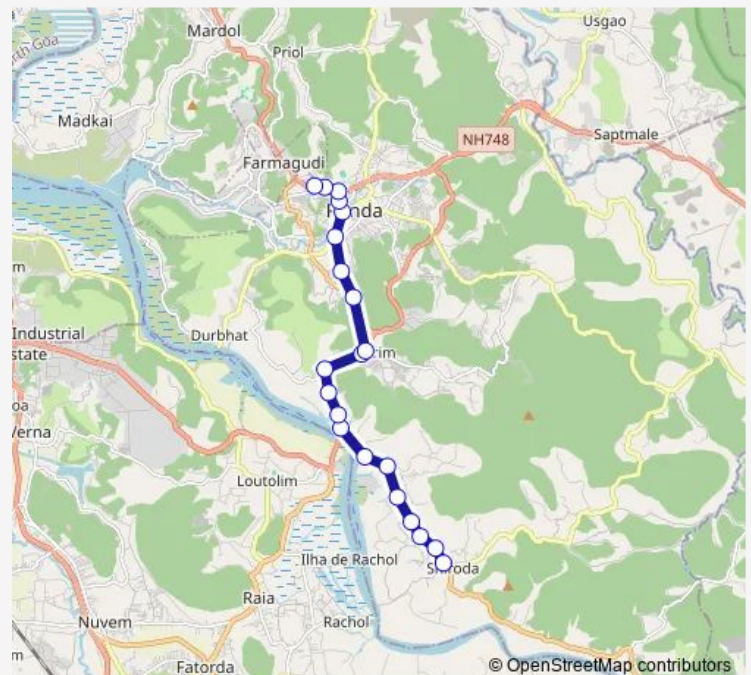

Thursday 07:00

Friday 07:00

Saturday 07:00

Sunday 07:00

Route info

Direction: Shiroda KTC Bus Stand

Stops: 21

Trip Duration: 0 hour 30 min