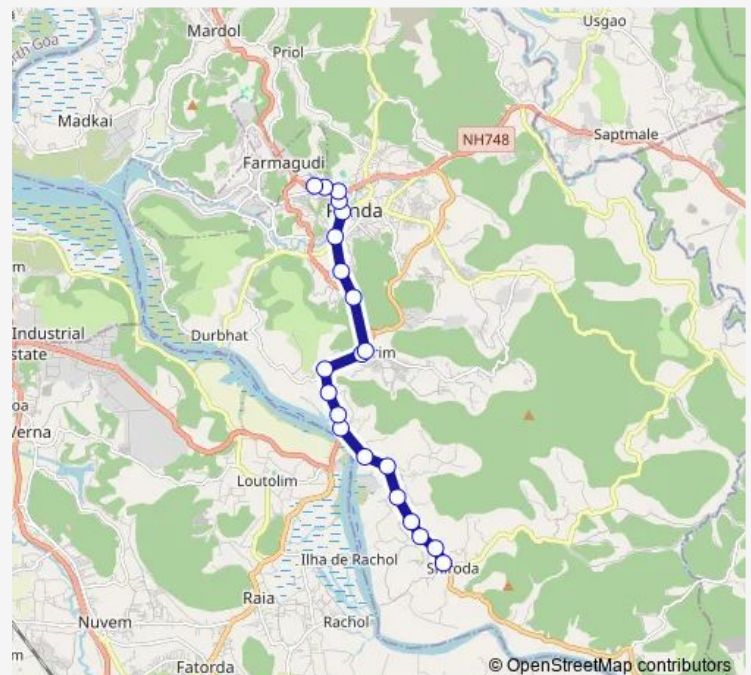

### Route schedule

Shiroda KTC Bus Stand — Ponda KTC Bus Stand

Monday 07:00

Tuesday 07:00

Wednesday 07:00

Thursday 07:00

Friday 07:00

Saturday 07:00

### Route info

Direction: Shiroda KTC Bus Stand

Stops: 21

Trip Duration: 0 hour 30 min

VSD13 — Ponda - Shiroda

VSD13 Bus time schedules and route maps are available in an offline PDF at [busmaps.com](https://busmaps.com). Use the [busmaps.com](https://busmaps.com) website to see live bus times, train schedule or subway schedule, and step-by-step directions for all public transit in Borim