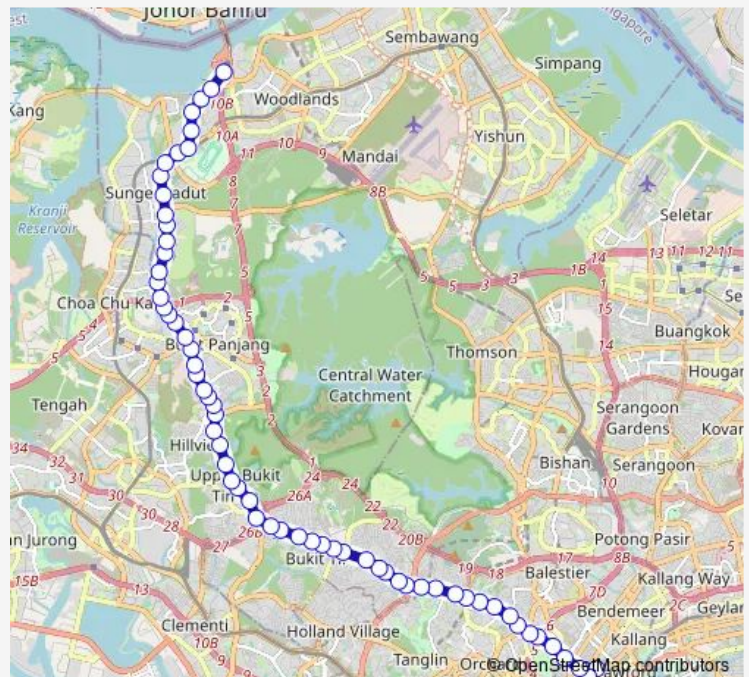

Rochor Stn

Little India STN Exit A

Opp KK Women & Child Hosp

BEF Winstedt Rd

Newton Fc

Newton Stn Exit C

Balmoral Plaza

City Twrs

Thursday 06:00

Friday 06:00

Saturday 06:00

Sunday 06:00

Route info

Direction: Queen St Ter

Stops: 62

Trip Duration: 1 hour 34 min

170A

BusMaps

Sixth Ave Ctr

Aft Maple Ave

The Tessarina

The Nexus

King Albert Pk Stn

King Albert Pk