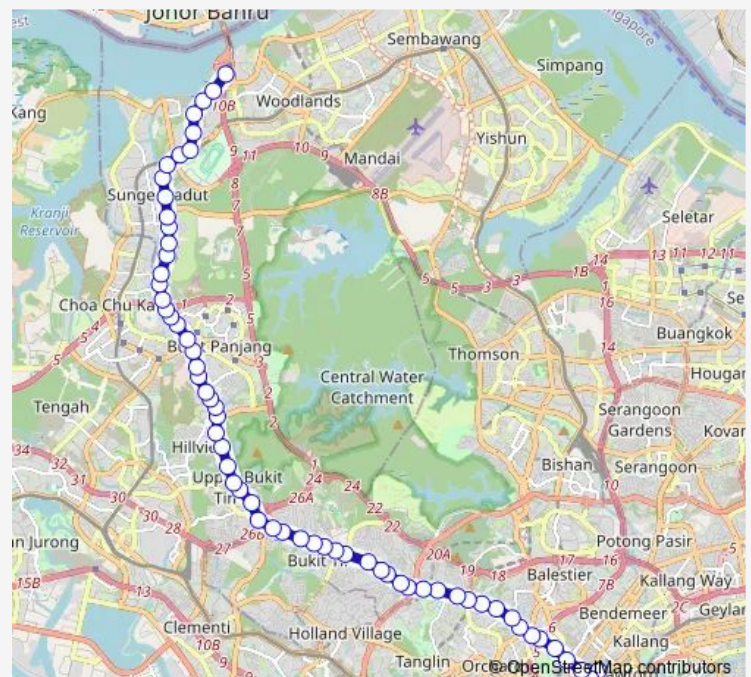

### Direction

Queen St Ter — W'Lands Train Checkpt

62 stops

[Open route schedule](#)

Queen St Ter

Fu Lu Shou Cplx

Rochor Stn

Little India STN Exit A

Sixth Ave Stn

### Route schedule

Queen St Ter — W'Lands Train Checkpt

Monday 06:00

Tuesday 06:00

Wednesday 06:00

Thursday 06:00

Friday 06:00

Saturday 06:00

### Route info

Direction: Queen St Ter

Stops: 62

Trip Duration: 1 hour 34 min

170a

Sixth Ave Ctr

Aft Maple Ave

The Tessarina