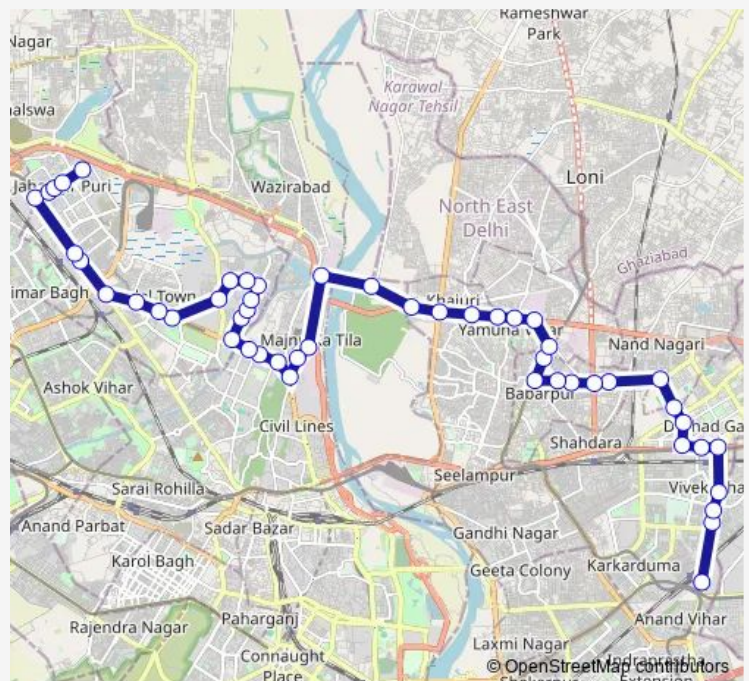

### Direction

Anand Vihar Isbt Terminal — E Block Jahangir Puri Terminal

50 stops

[Open route schedule](#)

Anand Vihar Isbt Terminal

Ram Prastha Crossing

Ram Prastha Temple

Surya Nagar

### Route schedule

Anand Vihar Isbt Terminal — E Block Jahangir Puri Terminal

Monday 07:00-21:40

Tuesday 07:00-21:40

Wednesday 07:00-21:40

Thursday 07:00-21:40

Friday 07:00-21:40

Saturday 07:00-21:40

### Route info

Direction: Anand Vihar Isbt Terminal

Stops: 50

Trip Duration: 1 hour 53 min

333down

BusMaps

Khajuri

Rajeev Nagar (Signature Bridge)