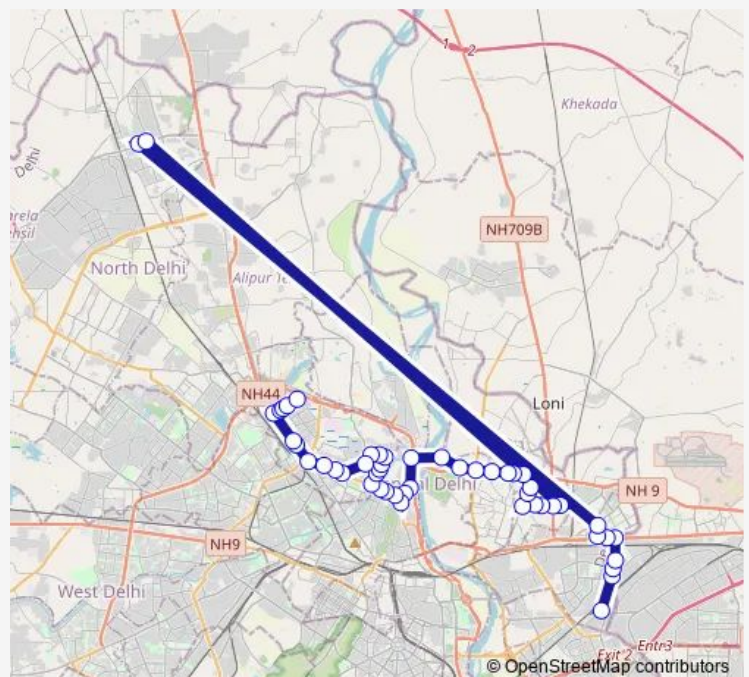

### Direction

Anand Vihar Isbt Terminal — E Block Jahangir Puri Terminal

50 stops

[Open route schedule](#)

Anand Vihar Isbt Terminal

Ram Prastha Crossing

Ram Prastha Temple

Surya Nagar (Gazipur Road)

### Route schedule

Anand Vihar Isbt Terminal — E Block Jahangir Puri Terminal

Monday 07:00-21:40

Tuesday 07:00-21:40

Wednesday 07:00-21:40

Thursday 07:00-21:40

Friday 07:00-21:40

Saturday 07:00-21:40

### Route info

Direction: Anand Vihar Isbt Terminal

Stops: 50

Trip Duration: 5 hour 16 min

333down

Khajuri

Rajeev Nagar (Signature Bridge)

Gurudwara Nanak Sar