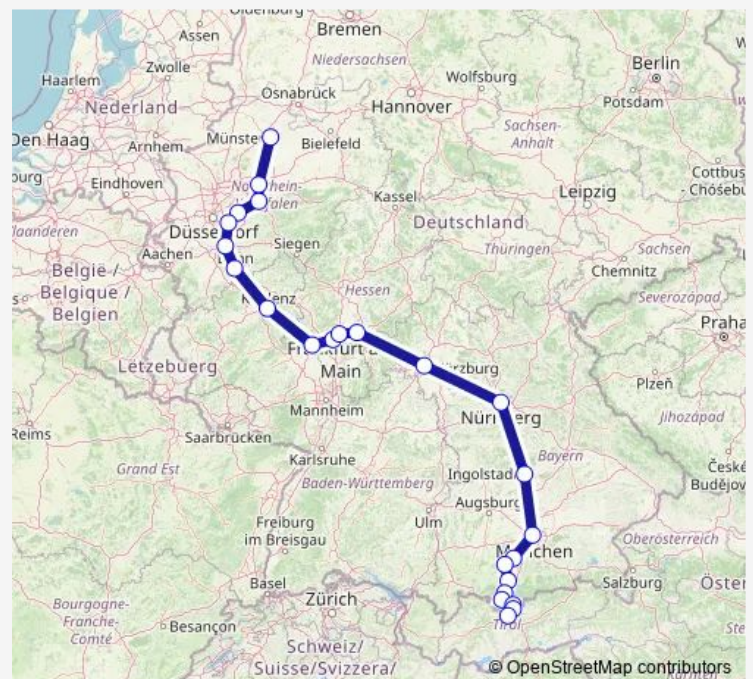

Rail ICE 1221

[Go to website](#)

Direction

Münster(Westf)Hbf — Seefeld in Tirol

24 stops

[Open route schedule](#)

Münster(Westf)Hbf

Dortmund Hbf

Hagen Hbf

Wuppertal Hbf

Solingen Hbf

Köln Hbf

Bonn Hbf

Koblenz Hbf

Mainz Hbf

Frankfurt(M) Flughafen Fernbf

Frankfurt(Main)Hbf

Hanau Hbf

Würzburg Hbf

Nürnberg Hbf

Ingolstadt Hbf

München Hbf

Tutzing

Weilheim(Oberbay)

Murnau

Oberau

Garmisch-Partenkirchen

Route schedule

Münster(Westf)Hbf — Seefeld in Tirol

Monday 06:35

Tuesday 06:35

Wednesday 06:35

Thursday 06:35

Friday 06:01-06:35

Saturday 06:01-06:35

Sunday 06:19-06:35

Route info

Direction: Münster(Westf)Hbf

Stops: 24

Trip Duration: 10 hour 26 min

ICE 1221

BusMaps