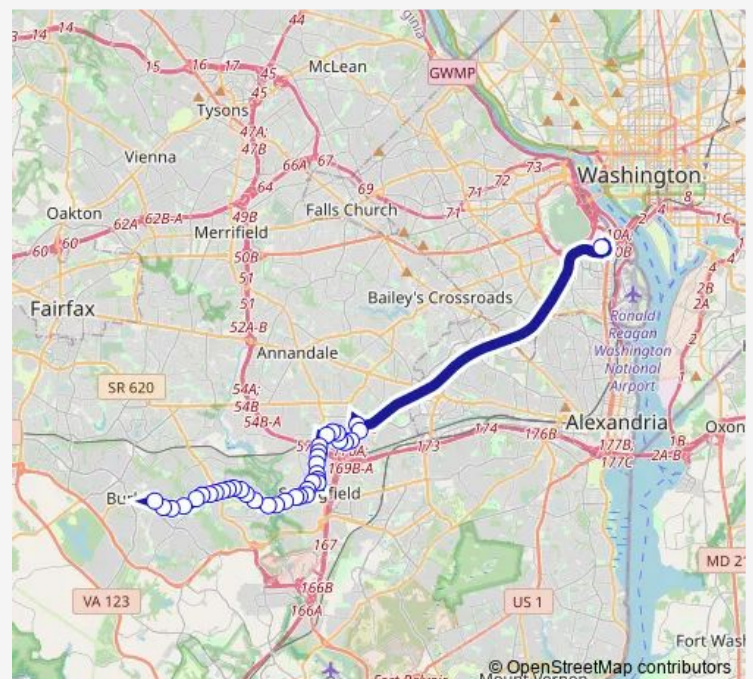

Bus 18J Orange Hunt

[Go to website](#)

Direction

Pentagon+Bay L3 — Rolling Valley P+R+Bay B

38 stops

[Open route schedule](#)

Pentagon+Bay L3

Industrial Dr+Edsall Rd

Old Keene Mill Rd+Commerce St

Old Keene Mill Rd+Hanover Av

Old Keene Mill Rd+Hastings St

Route schedule

Pentagon+Bay L3 — Rolling Valley P+R+Bay B

Monday 06:55-07:55

Tuesday 06:55-07:55

Wednesday 06:55-07:55

Thursday 06:55-07:55

Friday 06:55-07:55

Saturday —

Sunday —

Route info

Direction: Pentagon+Bay L3

Stops: 38

Trip Duration: 0 hour 38 min

18J — Orange Hunt

Old Keene Mill Rd+Byron Av

Old Keene Mill Rd+Tiverton Dr

Old Keene Mill Rd+Harwood Pl

Old Keene Mill Rd+Greeley Bl

Old Keene Mill Rd+Jansen Dr

Old Keene Mill Rd+Bardu Ct

Old Keene Mill Rd+Ainsworth Av