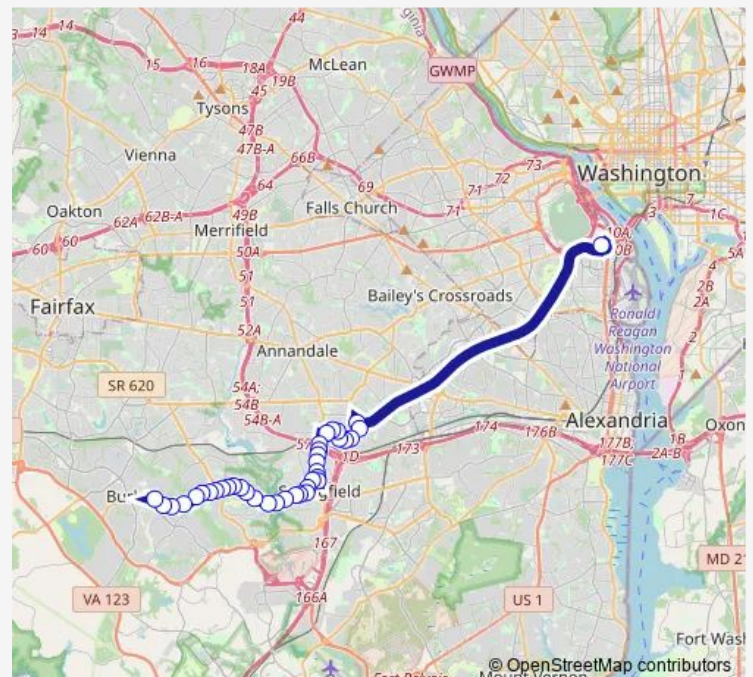

Old Keene Mill Rd+Hastings St

### Route schedule

Pentagon+Bay L3 — Rolling Valley P+R+Bay B

Monday 06:55-07:55

Tuesday 06:55-07:55

Wednesday 06:55-07:55

Thursday 06:55-07:55

Friday 06:55-07:55

Saturday —

### Route info

Direction: Pentagon+Bay L3

Stops: 38

Trip Duration: 0 hour 38 min

18j — Orange Hunt

Old Keene Mill Rd+Byron Av

Old Keene Mill Rd+Tiverton Dr

Old Keene Mill Rd+Harwood Pl