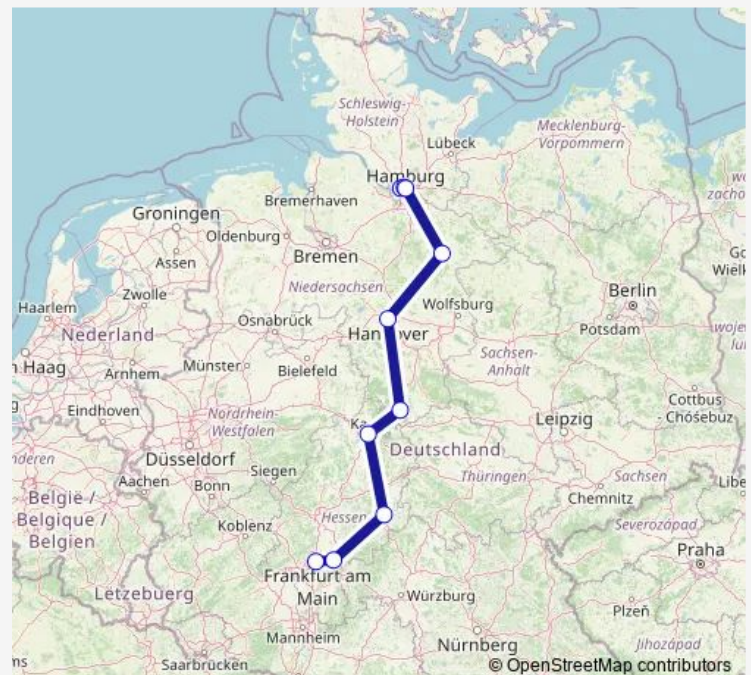

Rail ICE 1685

[Go to website](#)

Direction

Hamburg-Altona — Frankfurt(Main)Hbf

10 stops

[Open route schedule](#)

Hamburg-Altona

Hamburg Dammtor

Hamburg Hbf

Uelzen

Hannover Hbf

Göttingen

Kassel-Wilhelmshöhe

Fulda

Hanau Hbf

Frankfurt(Main)Hbf

Route schedule

Hamburg-Altona — Frankfurt(Main)Hbf

Monday 11:13

Tuesday 12:55

Wednesday 12:55

Thursday —

Friday —

Saturday —

Sunday 11:13

Route info

Direction: Hamburg-Altona

Stops: 10

Trip Duration: 4 hour 27 min

ICE 1685

ICE 1685 Rail time schedules and route maps are available in an offline PDF at busmaps.com. Use the busmaps.com website to see live bus times, train schedule or subway schedule, and step-by-step directions for all public transit in Hamburg