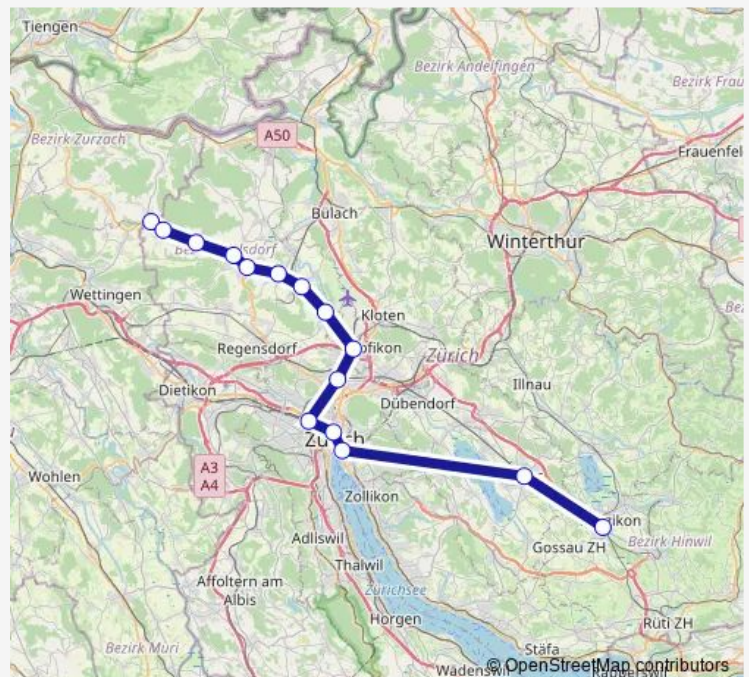

Schöfflisdorf-Oberweningen

Niederweningen Dorf

Niederweningen

### Route schedule

Wetzikon Zh — Niederweningen

Monday 22:00-23:30

Tuesday 22:00-23:30

Wednesday 22:00-23:30

Thursday 22:00-23:30

Friday —

Saturday —

### Route info

Direction: Wetzikon Zh

Stops: 15

Trip Duration: 0 hour 56 min

## Route info

Direction: Niederweningen

Stops: 15

Trip Duration: 0 hour 56 min