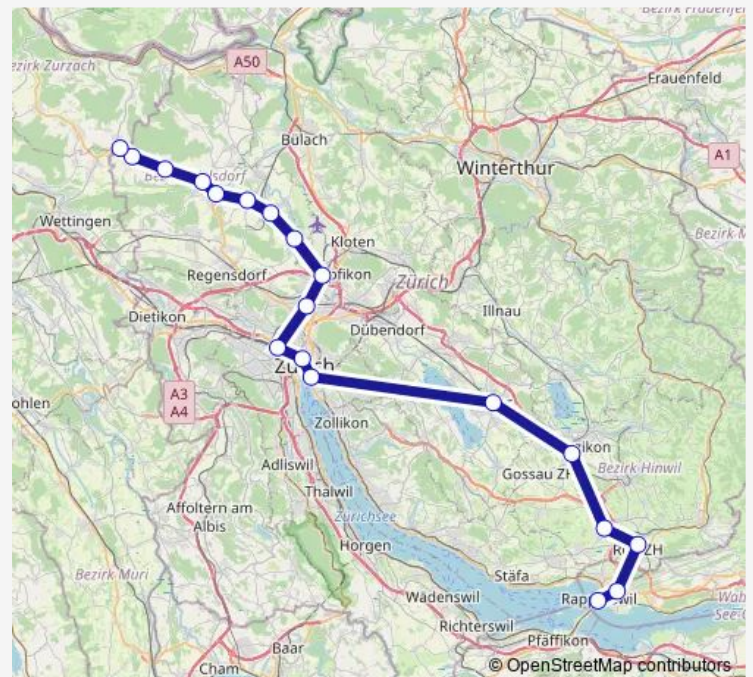

### Route info

Direction: Niederweningen

Stops: 20

Trip Duration: 1 hour 12 min